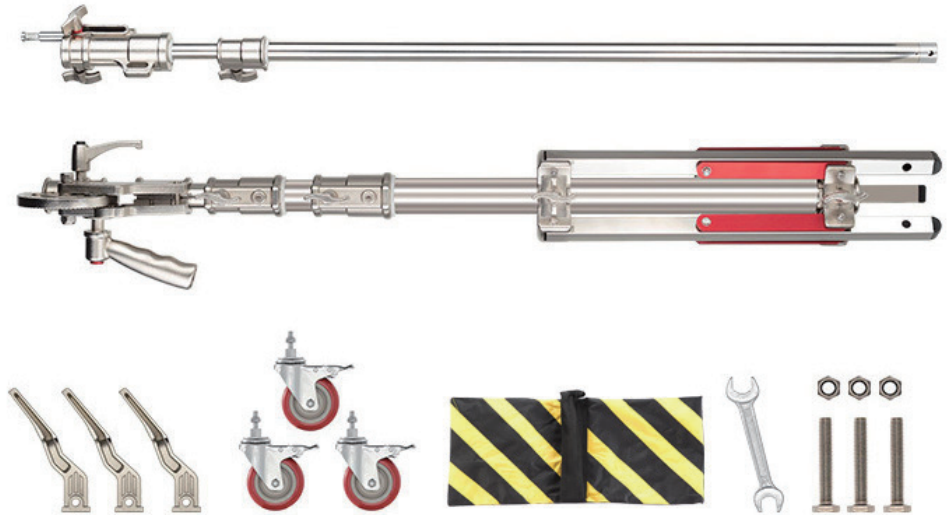

Folding height
1.75m

Max height
4.4m

Weight
18kg

Max load
20kg

Packing List

Specification

Model	MAGIC4420
Light connect pin	5/8" Baby pin male and 1-1/8" Junior pin female
Height	175cm - 440cm
Boom arm	118cm - 208cm
Max load	Approx. 20kg
Sections	5 sections, φ4.8cm/4.2cm/3.5cm/3cm/2.5cm
Weight	18kg