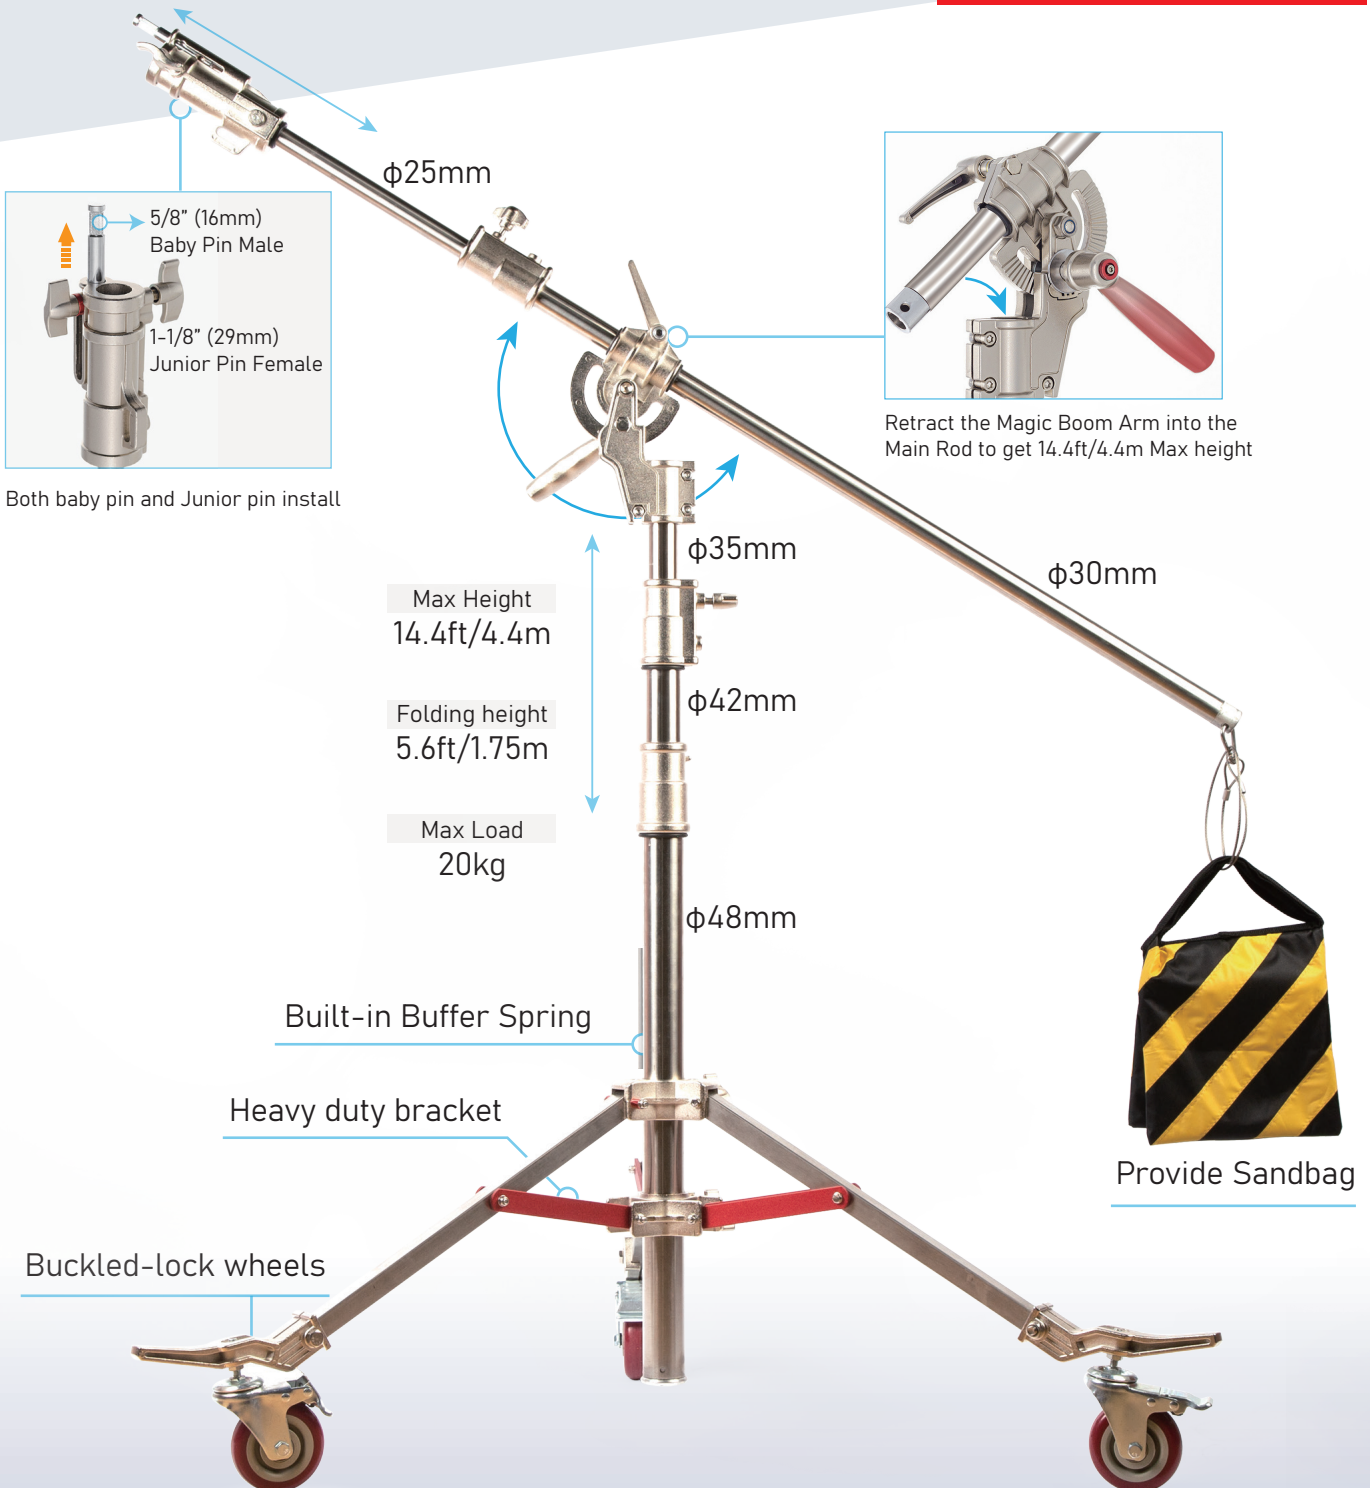

SWIT®

Heavy Duty Wheeled Light Stand with Magic Boom Arm

MAGIC4420

SWIT Electronics Co., Ltd.
+86-25-85805753
<http://www.swit.cc>
Email: contact@swit.cc

SWIT Electronics America, Inc
1-(408)260-8258
<http://www.switusa.com>
Email: info@swit.us

SWIT Electronics Europe GmbH
+49(0)20659799339
<http://www.swit-europe.com>
Email: info@swit-europe.com

Facebook Page

Instagram

Heavy Duty Wheeled Light Stand with Magic Boom Arm **MAGIC4420**

SWIT®

Floor cover
φ80cm

Folding height
1.75m

Max height
4.4m

Weight
18kg

Max load
20kg

Packing List

Specification

Model	MAGIC4420
Light connect pin	5/8" Baby pin male and 1-1/8" Junior pin female
Height	175cm - 440cm
Boom arm	118cm - 208cm
Max load	Approx. 20kg
Sections	5 sections, φ4.8cm/4.2cm/3.5cm/3cm/2.5cm
Weight	18kg