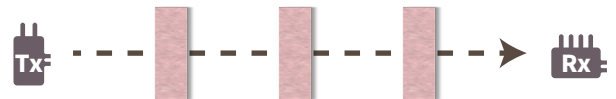

FLOW Wireless Video Transmission

3GSDI & HDMI | 5GHz DFS Comply | Strong wall-cross | Chip encryption

FLOW500

3GSDI&HDMI 500ft/150m

FLOW2000

3GSDI&HDMI 2000ft/600m

Both SDI&HDMI in Compact Size

The Same compact size for transmitter and receiver, with NP-F DV plates and new high gain antennas.

Anti-interference Transmission

With built-in wireless frequency scanner, the system will automatically jump to a best wireless channel from 5.1 to 5.9GHz, based on current surroundings, to ensure a reliable and anti-interference transmission. You can also switch the wireless channels manually. The OLED displays video format and wireless signal strength.

Support DFS (Dynamic Frequency Selection)

Strong Wall-Cross Performance

Featured stronger wall-cross performance that will keep video transmission without data lost or crash comparing to regular 5GHz wireless transmitters.

Multicast and Double Encryption

Support 1 transmitter to 4 receivers reliable multicast mode. The transmitter and receivers are paired and double encrypted by private transmission protocol and by AES128, in order to protect the footages.

Relock and Color Reproduction

To ensure the quality of black level, signal noise and color reproduction of the wireless received signal, the Flow series wireless receiving supports signal re-clock and accurate color reproduction.