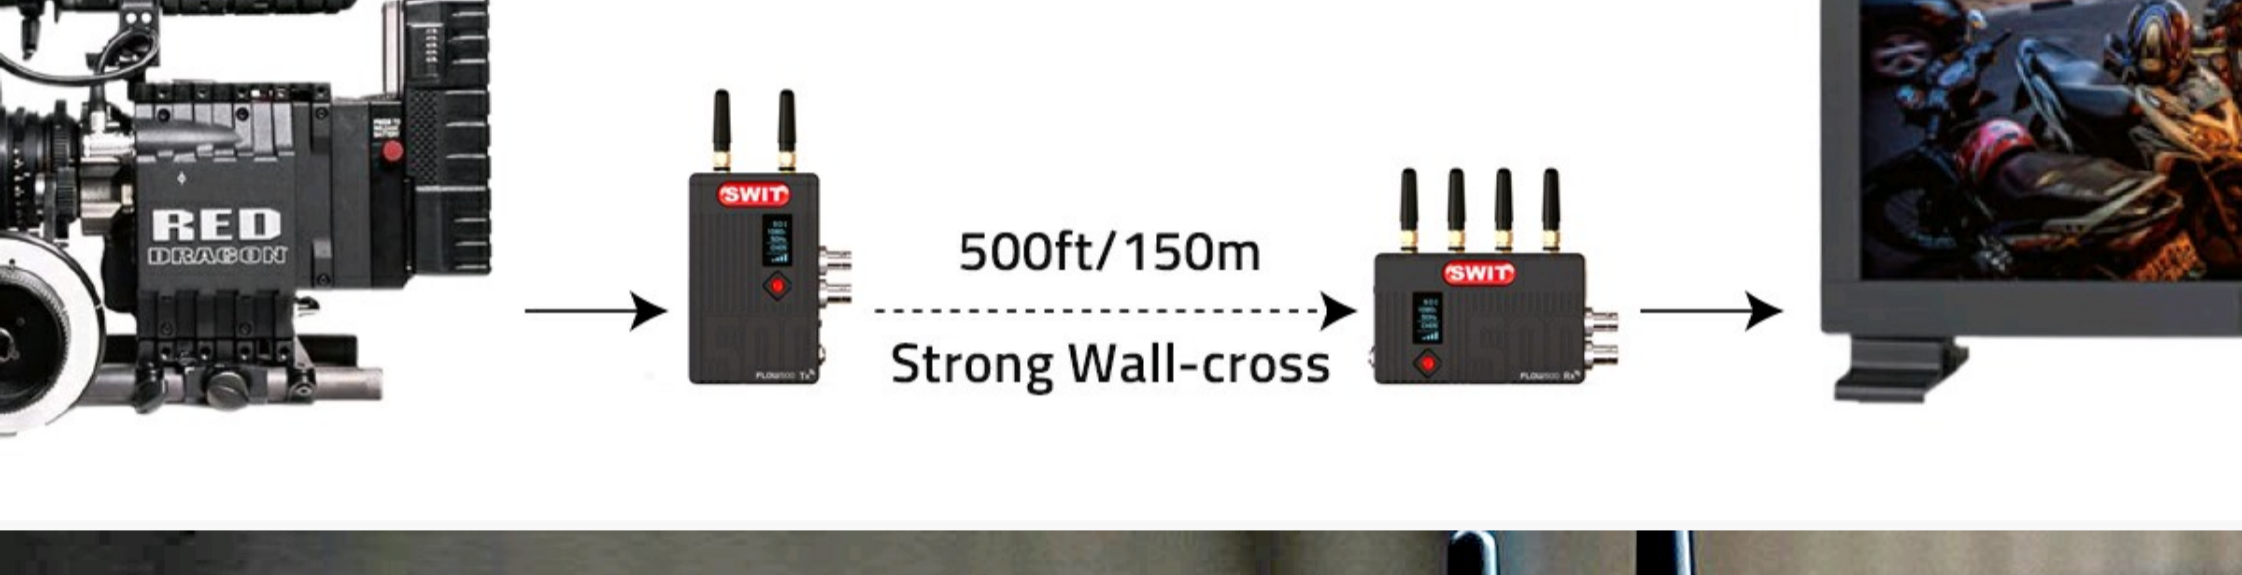

500ft/150m Transmission

Strong Wall-cross Performance

FLOW500 wireless supports 500ft/ 150m (Line-of-sight) reliable wireless transmission, and featured stronger wall-cross performance due to both RF optimize and image quality optimize, so that will keep video transmission without date lost or crash comparing to regular 5GHz wireless transmitters.

* Supports SDI & HDMI embedded audio (CH1&2) transmission.