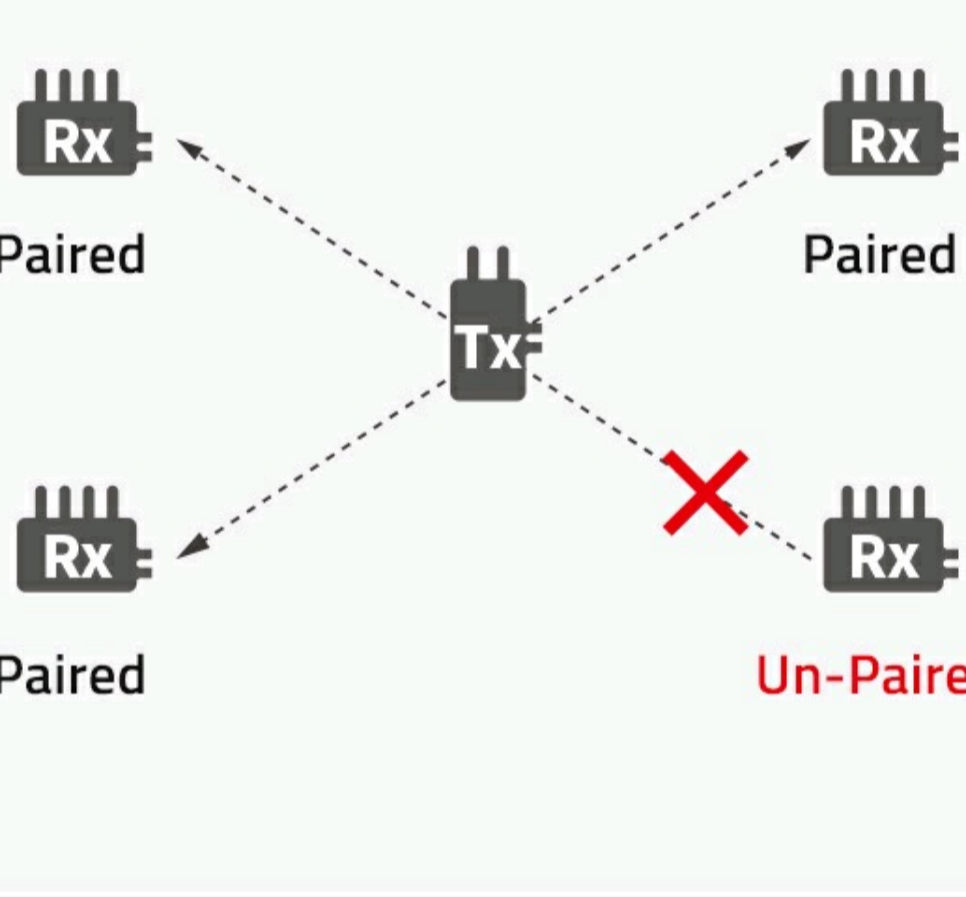

OLED Display & Channel Switch

DFS Comply

The FLOW wireless works under 5.1-5.9GHz, with built-in wireless scanner, and detect wireless condition of all frequencies, automatically jump to the best wireless channel to keep reliable connection and transmission, and DFS comply. You can also switch the wireless channels manually from 7 Non-DFS restricted channels. Both Tx and Rx are equipped with OLED to display signal format, wireless channel number and signal strength.