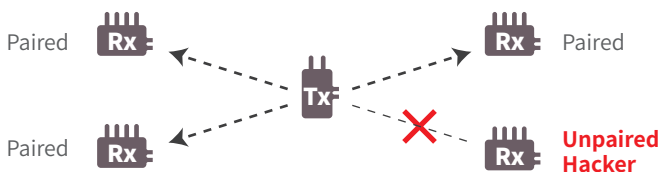

Strong Wall-cross Performance

FLOW500 wireless supports 500ft/ 150m (Line-of-sight) reliable wireless transmission, and featured stronger wall-cross performance due to both RF optimize and image quality optimize, so that will keep video transmission without date lost or crash comparing to regular 5GHz wireless transmitters.

Anti-interference Transmission

With built-in wireless frequency scanner, the system will automatically jump to a best wireless channel from 5.1 to 5.9GHz, based on current surroundings, to ensure a reliable and anti-interference transmission. You can also switch the wireless channels manually. The OLED displays video format and wireless signal strength.

Support DFS (Dynamic Frequency Selection)

Strong Wall-Cross Performance

Featured stronger wall-cross performance that will keep video transmission without data lost or crash comparing to regular 5GHz wireless transmitters.

Relock and Color Reproduction

To ensure the quality of black level, signal noise and color reproduction of the wireless received signal, the Flow series wireless receiving supports signal re-clock and accurate color reproduction.