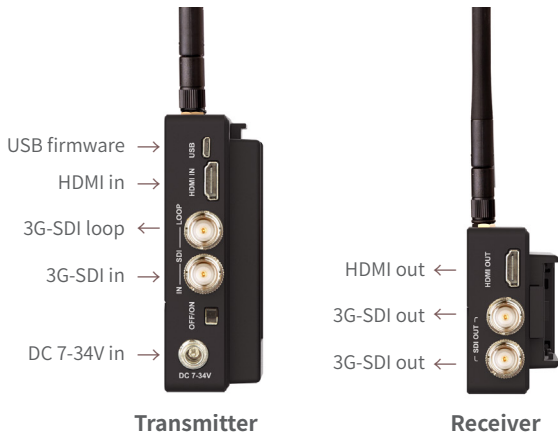

MSRP Ex TAX / Shipping

Features Specifications Download What's in box Optional accessory Related

KUWI Wireless Technology

SDI&HDMI 500ft / 150m (LOS)

FLOW500 wireless system is based on SWIT latest KUWI wireless technology, 5.1-5.9GHz license free bands, DFS comply, supports 3G/HD-SDI and HDMI (Max 1080p60) to transmit 500 feet (150 meters) Line-of-Sight distance. The system is pure hardware connection, plug and play, which is widely used in director monitoring, drone, ropeway camera, steadicam etc.

USB Firmware Update

The FLOW series wireless provides a Micro USB port, supports OTG USB Firmware update for future more functions.

Power Supply

The power consumption of Tx and Rx are less than 8W. Both Tx and Rx provide NP-F DV battery plate, and 7-34V lockable DC input.

FLOW Wireless Video Transmission

3GSDI & HDMI | 5GHz DFS Comply | Strong wall-cross | Chip encryption

FLOW500

3GSDI&HDMI 500ft/150m

FLOW2000

3GSDI&HDMI 2000ft/600m

Both SDI&HDMI in Compact Size

The Same compact size for transmitter and receiver, with NP-F DV plates and new high gain antennas.

Anti-interference Transmission

With built-in wireless frequency scanner, the system will automatically jump to a best wireless channel from 5.1 to 5.9GHz, based on current surroundings, to ensure a reliable and anti-interference transmission. You can also switch the wireless channels manually. The OLED displays video format and wireless signal strength.