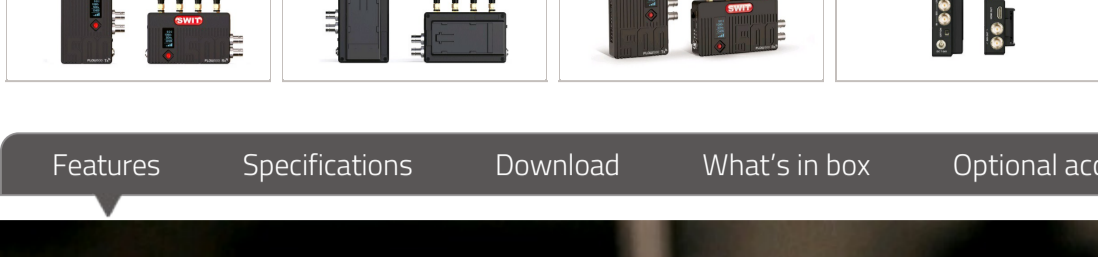

Home > Video Transmitter > Wireless video

FLOW500 | SDI&HDMI 500ft/150m Wireless Video Transmission System

- KUWI 5.1-5.9GHz Wireless Technology
- DFS Comply
- 3GSDI & HDMI, with 3GSDI loop out
- 500ft/150m (Line-of-Sight) distance
- 32ms stable low latency
- Strong Wall-Cross Performance
- 2-ch SDI/HDMI audio transmission
- OLED info and channel switching
- Support up to 22 pairs working in one location
- Multicast - 1 transmitter to unlimited receivers
- Wireless protocol & content double encryption
- Reclock and accurate color reproduction