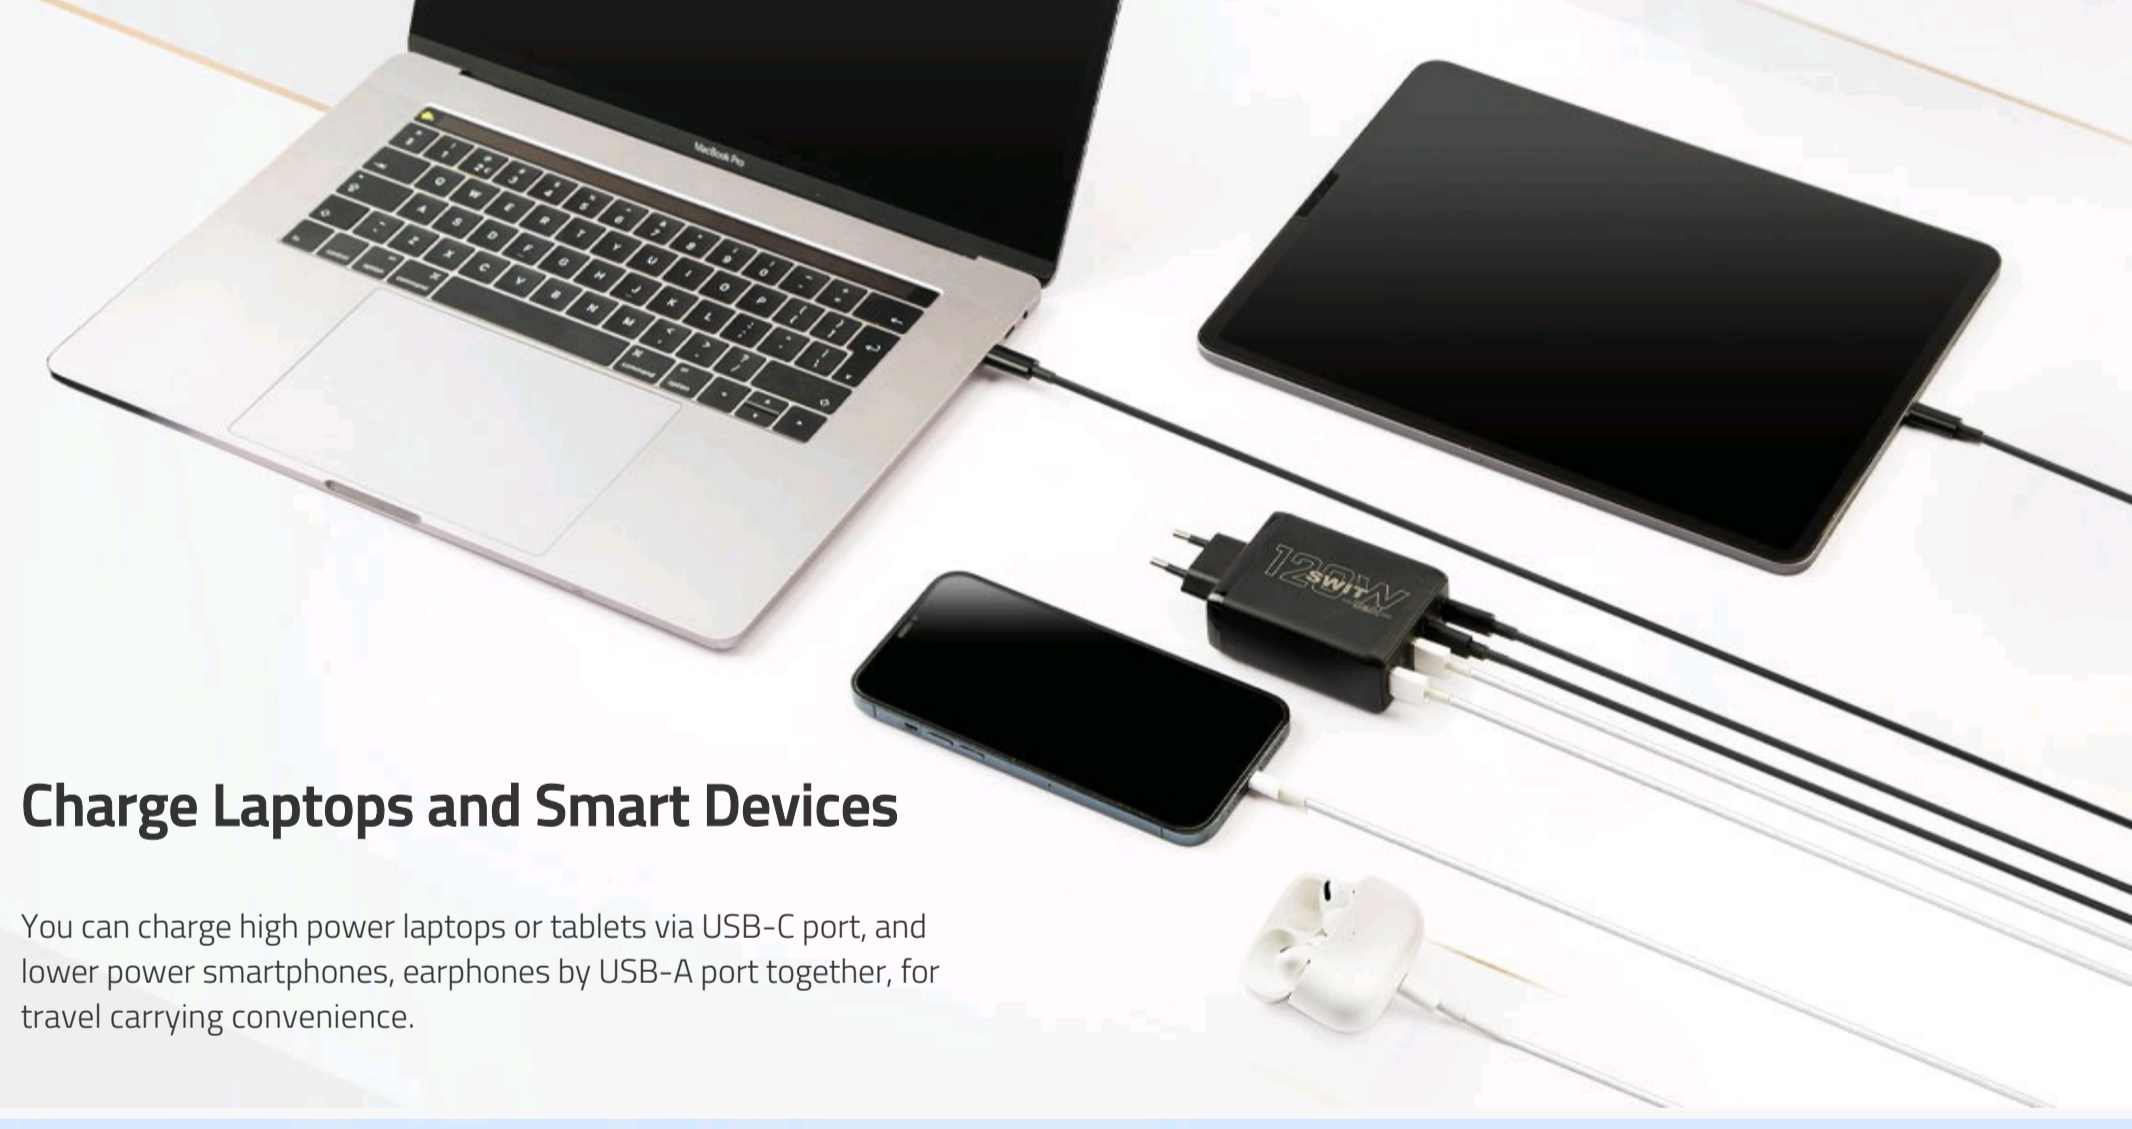

2x USB-C + 2x USB-A Simultaneous

UC-2120 GaN charger provides 2x USB-C and 2x USB-A ports simultaneous out. The power output of each port would be limited if multiple ports are used together, Max 120W output.

Charge Laptops and Smart Devices

You can charge high power laptops or tablets via USB-C port, and lower power smartphones, earphones by USB-A port together, for travel carrying convenience.

Provide 2x USB-C to C Cables

The UC-2120 package provides 2x USB-C to USB-C cables for charging 2x batteries together.

EU and UK Standard for Option

You can select EU power plug Type C (SKU: UC-2120E) or UK power plug Type G (SKU: UC-2120U) for option, CE and UKCA certified.