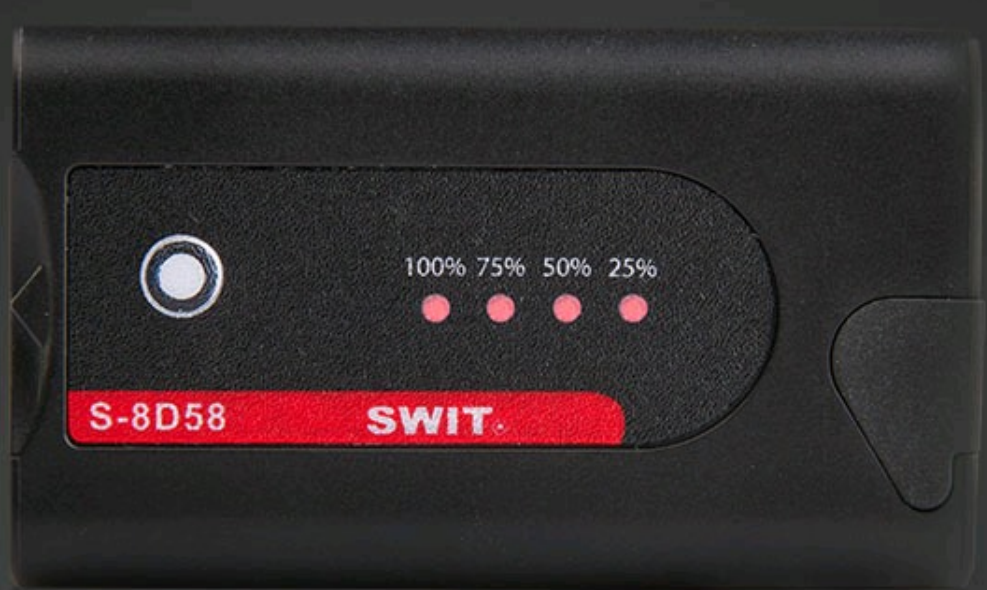

S-8D58 is the replacement battery for Panasonic VW-VBD58 or AG-VBR59, compatible with Panasonic AU-EVA1, AG-DVX200 and AJ-PX270/285, etc.

43Wh/6000mAh Capacity

With 7.2V nominal voltage, the S-8D58 has 43Wh / 6000mAh capacity, and can run more than 2 hours on AU-EVA1 camcorder.

Build-in Pole-tap DC Socket

For DC output or Charging input

A 5.5/2.1mm pole-tap DC output socket is equipped on the S-8D58 battery, for DC 7.2V (Nominate) connection. You can connect on-camera LED light, monitor or wireless transmitter on the pole-tap socket, and get power simultaneously with camera. The Max power from the pole-tap is 30W, 4A.

Build-in 5V/1A USB Socket

Use S-8D58 as Power Station to your cell phone!

It's rather a fantastic function to have a USB socket on the DV battery! Connect your smart phone or pad to the USB socket, press the "Check" button, and then the S-8D58 starts to output 5V/1A power to charge your devices!

4-level LED Power Indicator

The S-8D58 battery has the 4-level LED power indicators to check the battery remaining capacity. You can get a quick view of capacity before using.

Easy Charging

The S-8D58 can be charged on Panasonic original charger DE-A88, and SWIT also provides the Dual channel charger S-3602D or 4-ch charger LC-D421 for S-8D58, will take about 4 hours to charge from empty to 100%.