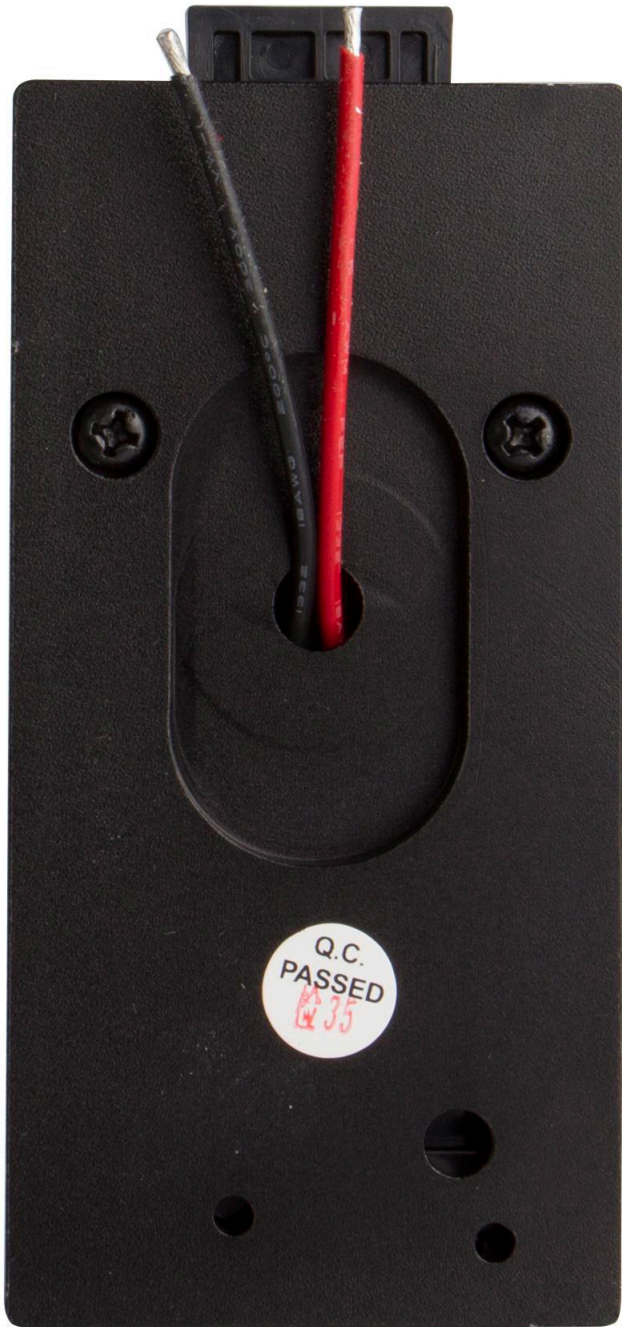

Q.C.
PASSED
435