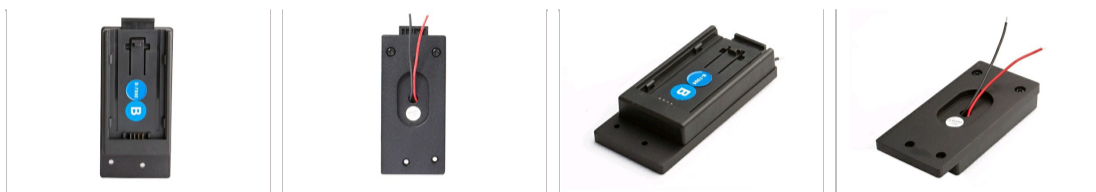

Home > Accessories > Battery plate

S-7000B | Panasonic VBG DV Battery Mount Plate

- > Panasonic VW DV battery adaptor plate
- > Panasonic VW-VBG6 fit
- > Open-end wires for customer connection
- > Rear metal plate for installation

MSRP Ex TAX / Shipping

[Features](#) | [Specifications](#) | [Download](#) | [What's in box](#) | [Optional accessory](#) | [Related](#)

Panasonic VW DV Battery Application

S-7000B is the Panasonic VW type DV battery plate, compatible with Panasonic VW-VBG6 DV battery. The structure and power pins ensure a stable and reliable connection.

Open-end Wires

S-7000B provides the open-end wires and rear metal plate for customer connection and installation.

SWIT Electronics Europe GmbH

Heerdterbuschstrasse 10 / HALLE 9,
41460 Neuss, NRW Germany
VAT: DE308323924
WEEE-Reg.-Nr. DE 37399843
Email: info@swit-europe.com