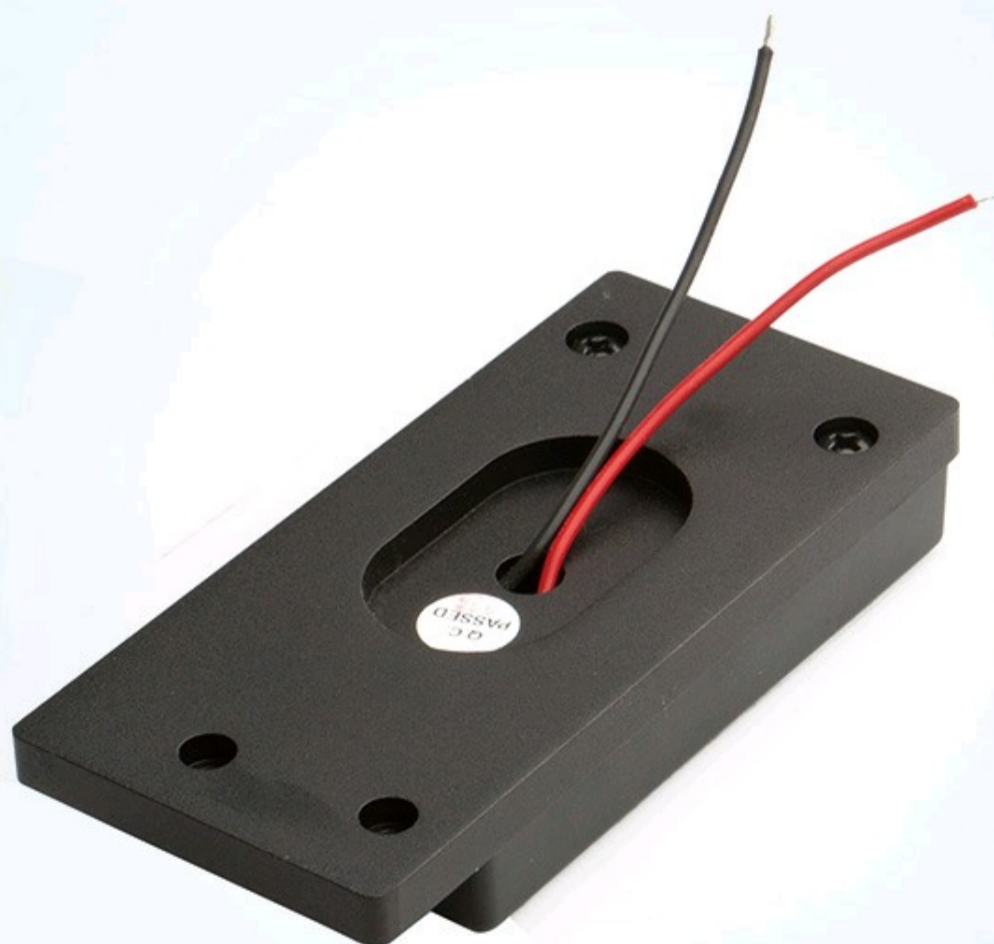

Home > Accessories > Battery plate

S-7000B | Panasonic VBG DV Battery Mount Plate

- > Panasonic VW DV battery adaptor plate
- > Panasonic VW-VBG6 fit
- > Open-end wires for customer connection
- > Rear metal plate for installation

MSRP Ex TAX / Shipping

[Features](#) | [Specifications](#) | [Download](#) | [What's in box](#) | [Optional accessory](#) | [Related](#)

Panasonic VW DV Battery Application

S-7000B is the Panasonic VW type DV battery plate, compatible with Panasonic VW-VBG6 DV battery. The structure and power pins ensure a stable and reliable connection.

Open-end Wires

S-7000B provides the open-end wires and rear metal plate for customer connection and installation.

SWIT Electronics Europe GmbH

Heerdterbuschstrasse 10 / HALLE 9,
41460 Neuss, NRW Germany
VAT: DE308323924
WEEE-Reg.-Nr. DE 37399843
Email: info@swit-europe.com