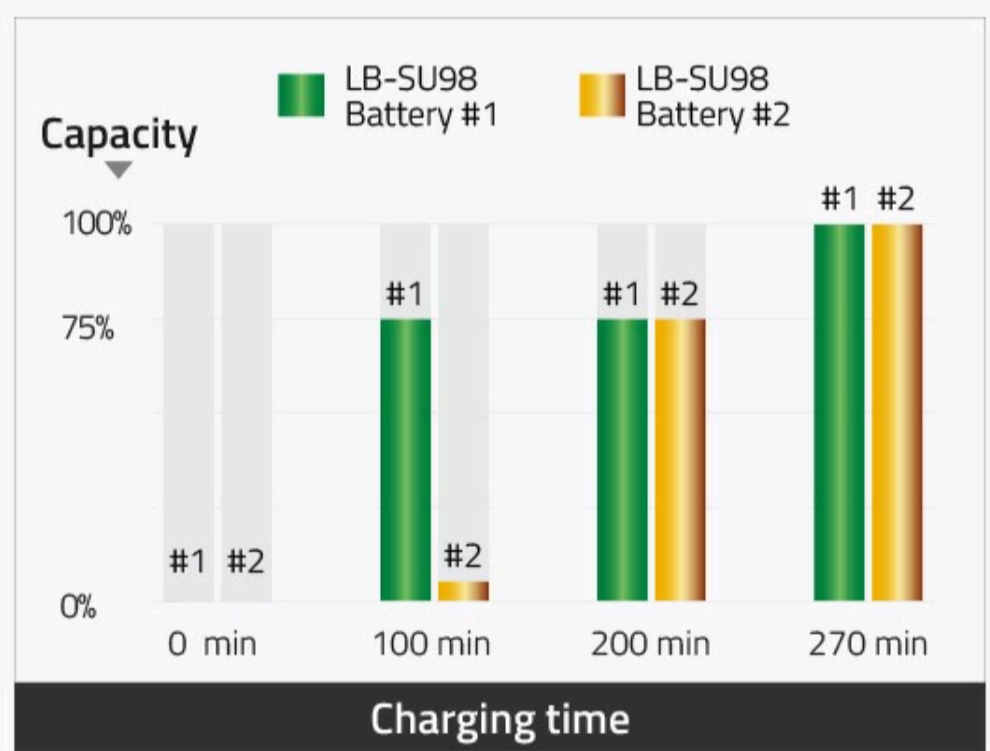

Intelligent Dual Channel Charging

S-3602U has 2 charging channels, totally DC 16.8V, 1.9A output, and can charge 2 batteries sequentially to 75% capacity, and then charge both batteries simultaneously to full. The 4-level LED charging indicators are provided for each channel, which indicate the real time capacity by percentage when charging.