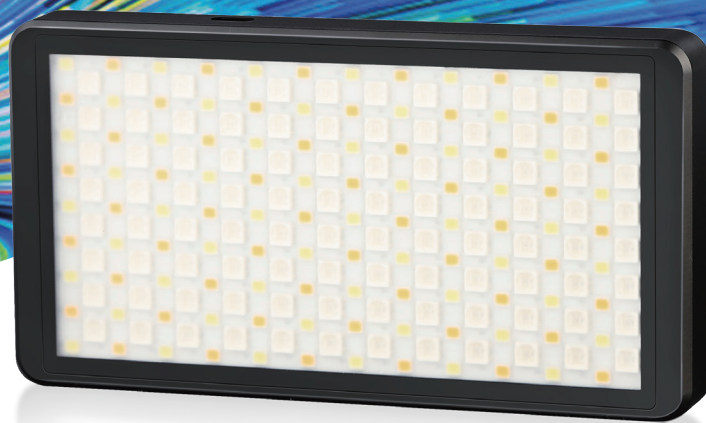

SWIT

POCKET RGB

S-2712

CCT Mode

HSI Mode

20x DEMO

CRI 96
TLCI 99

Built-in
Battery

CNC housing

RGB