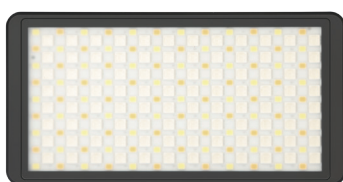

RGBW SMD-LEDs

- 96pcs RGB SMD LEDs
- 108pcs Bi-color SMD LEDs
- 12W power output
- 320Lux @ 1 meter
- 2500-9000K color temp
- CCT/HSI modes
- CRI 96, TLCI 99
- CNC metal housing

CCT / HSI / 20x Effects

Switched between Color Temperature mode (CCT) and Hue / Saturation / Intensity mode (HSI) to adjust the light color easily. The light has built-in 20x Demo effects, including the commonly used car lights, candles, lightning, party simulation effects.

Police car

Ambulance

Fire truck

Lightning

Strobe

High/low
beam bulb

Double flash

Screen

Candle

Party

Built-in 3000mAh Battery

S-2712 has built-in a 3000mAh Lithium polymer battery, which can power the light at 100% output for at least 1.5 hours.

You can charge the battery by USB type C port, by any 5-15V USB-C charger. QC3.0 supported.