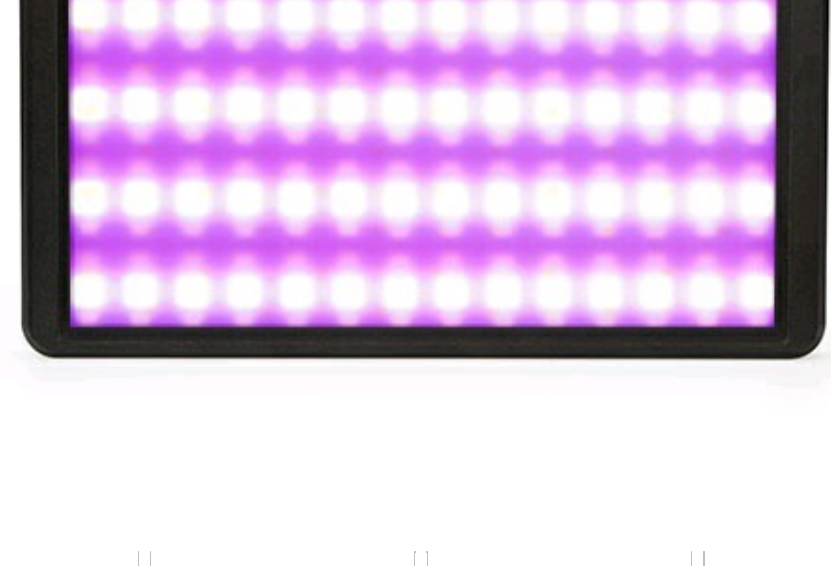

Home > Lighting > Panel LED

S-2712 | 12W Pocket RGB SMD LED Light

- > 204pcs ultra bright RGB SMD LEDs
- > 12W, 320Lux @ 1 meter
- > 2500-9000K color temperature
- > CCT mode and HSI color mode
- > Built-in 20x light demo effects
- > Super high CRI Ra 96, TLCI 99
- > Internal 3000mAh battery, > 1.5 hours
- > USB-C 5-15V QC3.0 charging
- > Magnetic rear housing, easy lighting setup by attaching to metal surface
- > Provide diffuser and 40° honeycomb

MSRP Ex TAX / Shipping

Features Specifications Download What's in box Optional accessory Related

Pocket RGB Light

S-2712 pocket size LED light includes 96pcs RGB SMD LEDs and 108pcs Bi-color SMD LEDs, produces creative RGB colors by HSI adjustment and 20x demo effects for common scenario simulation. The CNC metal housing and built-in battery allow a convenient light setup.

Slim and Bright

CRI 96; TLCI 99

With 12W power consumption, the S-2712 outputs 320Lux illuminance at 1 meter, 65° wider beam angle, equally spread from center to edge. S-2712 produces accurate color index, CRI 96, TLCI 99.

CCT Adjustment

S-2712 can also be used as Bi-color light by CCT (Correlated Color temperature) adjustment, supports 2500K-9000K wider range.

20x Demo Effects

The light has built-in 20x Demo effects, including the commonly used car lights, candles, lightning, party simulation effects, for creative Vlogger's productions.