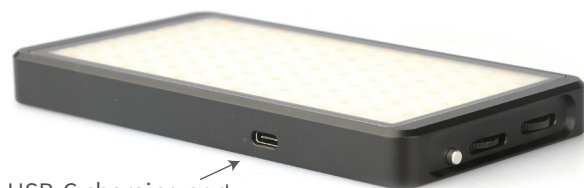

Candle

Party

Built-in 3000mAh Battery

S-2712 has built-in a 3000mAh Lithium polymer battery, which can power the light at 100% output for at least 1.5 hours.

You can charge the battery by USB type C port, by any 5-15V USB-C charger. QC3.0 supported.