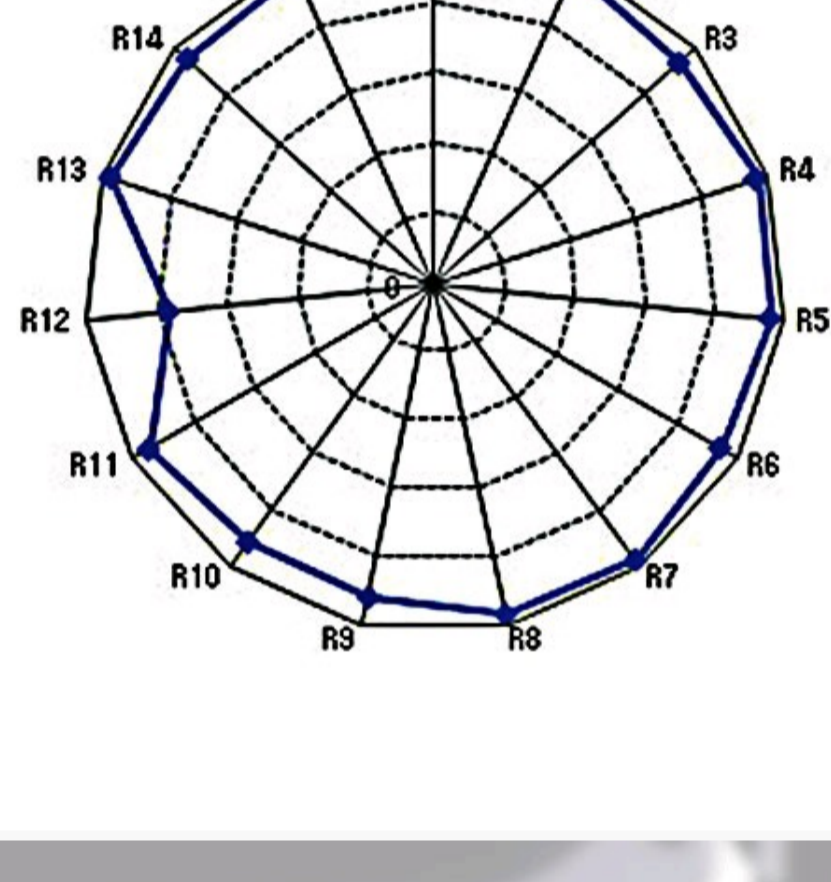

Spot /Flood Adjust

20° - 70° beam angle

S-2330 outputs 20° - 70° beam angle by adjusting position of the LED board, and 0-100% non-flickering dimmable.

Distance	20° Spot	70° Flood
3 meters	5940Lux	913Lux
5 meters	2139Lux	364Lux
7 meters	1090Lux	193Lux

Bi-color temperature

3000K-8000K continuously adjustable

S-2330 LED board alternated with 3000K and 8000K LEDs, and the output color temperature can be continuously adjustable between 3000K and 8000K.

High Color Reveal Ability

CRI Ra 95; TLCI 95

CRI (Color Rendering Index) is a measure of the ability of a light source to reveal the colors of various objects faithfully in comparison with a natural light source. And TLCI (Television Lighting Consistency Index) is special for the color reveal ability by camera sensor. Max value 100. The normal LED light has 80-85 CRI or TLCI, while S-2330 offers the super high CRI at 95 and TLCI at 95, and will not lose the object original colors.

■ Specifications:

Beam angle	20° - 70°		
Max illuminance	3 m	Spot 5940Lux	Flood 913Lux
	5 m	Spot 2139Lux	Flood 364Lux
	7 m	Spot 1090Lux	Flood 193Lux
Color temperature	3000K – 8000K		
CRI	≥95		
TLCI	≥95		
Power	300W		
Working voltage	AC 100-240V 50/60Hz		
Dimension	490×500×400mm		
Weight	11.1kg		