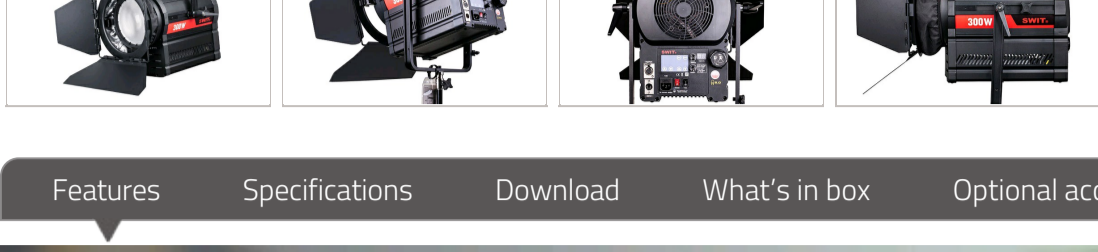

S-2330 | 300W Bi-color Studio LED Spot Light

- > 300W ultra bright COB LED light
- > 20°-70° Spot/Flood adjustable
- > 3000K-8000K continuously adjustable
- > 0-100% flick-free dimming
- > Super high CRI Ra 95, TLCI 95
- > DMX512 controlled color and dimmer
- > LCD display color and dimmer value
- > Silent mode by fans switching off
- > LED overheat detection and protection
- > 4-leaf metal barn doors
- > Strong all-metal housing
- > U-shape support and lighting tripod mount

MSRP Ex TAX / Shipping

Features | Specifications | Download | What's in box | Optional accessory | Related

300W LED Spot Light

Ultra-bright and long-life

S-2330 is a studio LED spot light, with Chip-on-board LEDs of 50,000 hours lifetime, and generates 300W light output, which is an ideal light source for broadcast studio and field video productions.

Spot /Flood Adjust

20° - 70° beam angle

S-2330 outputs 20° - 70° beam angle by adjusting position of the LED board, and 0-100% non-flickering dimmable.

Distance	20° Spot	70° Flood
3 meters	5940Lux	913Lux
5 meters	2139Lux	364Lux
7 meters	1090Lux	193Lux

■ Specifications:

Beam angle	20° - 70°		
Max illuminance	3 m	Spot 5940Lux	Flood 913Lux
	5 m	Spot 2139Lux	Flood 364Lux
	7 m	Spot 1090Lux	Flood 193Lux
Color temperature	3000K – 8000K		
CRI	≥95		
TLCI	≥95		
Power	300W		
Working voltage	AC 100-240V 50/60Hz		
Dimension	490×500×400mm		
Weight	11.1kg		