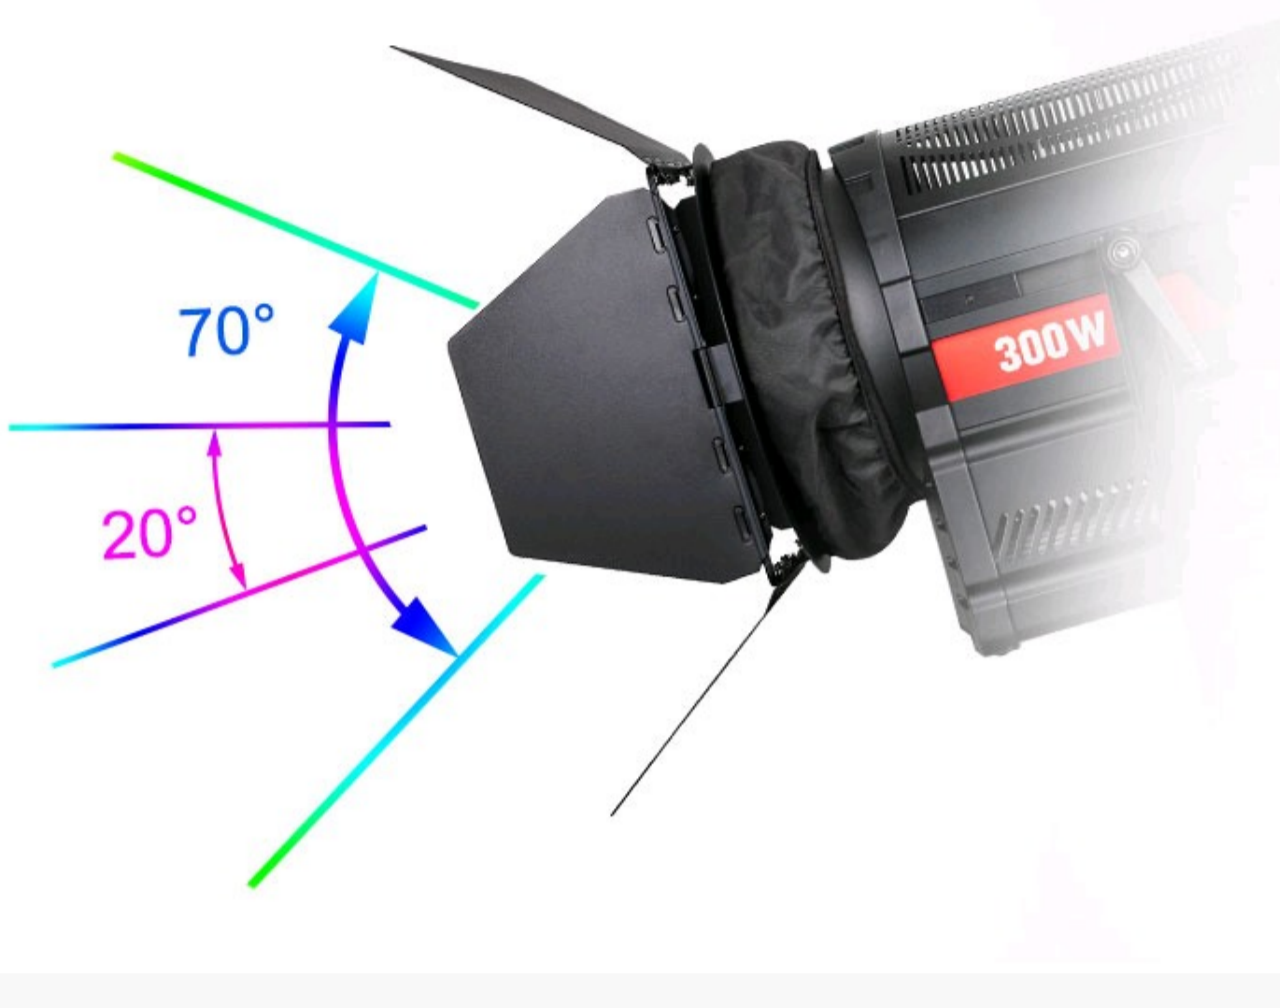

S-2330 | 300W Bi-color Studio LED Spot Light

- > 300W ultra bright COB LED light
- > 20°-70° Spot/Flood adjustable
- > 3000K-8000K continuously adjustable
- > 0-100% flick-free dimming
- > Super high CRI Ra 95, TLCI 95
- > DMX512 controlled color and dimmer
- > LCD display color and dimmer value
- > Silent mode by fans switching off
- > LED overheat detection and protection
- > 4-leaf metal barn doors
- > Strong all-metal housing
- > U-shape support and lighting tripod mount

MSRP Ex TAX / Shipping

Features | Specifications | Download | What's in box | Optional accessory | Related

300W LED Spot Light

Ultra-bright and long-life

S-2330 is a studio LED spot light, with Chip-on-board LEDs of 50,000 hours lifetime, and generates 300W light output, which is an ideal light source for broadcast studio and field video productions.

Spot /Flood Adjust

20° - 70° beam angle

S-2330 outputs 20° - 70° beam angle by adjusting position of the LED board, and 0-100% non-flickering dimmable.

Distance	20° Spot	70° Flood
3 meters	5940Lux	913Lux
5 meters	2139Lux	364Lux
7 meters	1090Lux	193Lux

■ Specifications:

Beam angle	20° - 70°		
Max illuminance	3 m	Spot 5940Lux	Flood 913Lux
	5 m	Spot 2139Lux	Flood 364Lux
	7 m	Spot 1090Lux	Flood 193Lux
Color temperature	3000K – 8000K		
CRI	≥95		
TLCI	≥95		
Power	300W		
Working voltage	AC 100-240V 50/60Hz		
Dimension	490×500×400mm		
Weight	11.1kg		