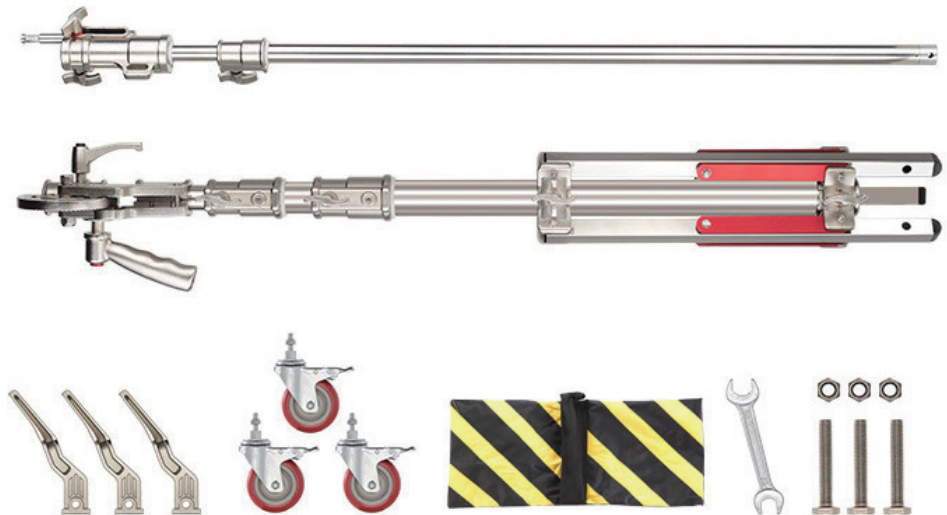

Home > Support System > Tripod Kit

MAGIC4420 | Heavy Load Wheeled Light Stand

- > Aluminum heavy load light stand
- > With steel wheels for easy moving
- > Both Baby pin & Junior pin head
- > Retractable magic boom arm 118-208cm
- > 5 sections ϕ 4.8cm/4.2cm/3.5cm/3cm/2.5cm
- > Max working height 14.4ft/4.4m
- > Folding height 5.6ft/1.75m
- > Weight 18kg, Max Load 20kg

5/8" Baby Pin and 1-1/8" Junior Pin

MAGIC4420 provides 1-1/8" (29cm) Junior Pin Female head and retractable 5/8" (16mm) Baby Pin Male head, for cine lights install.

Magic Boom Arm

You can pull out the boom arm from the main rod, and rotate the boom arm at any angle to set the light. Retract the Magic Boom Arm into the main rod to get 14.4ft/4.4m Max height.

Instagram

Heavy Duty Wheeled Light Stand with Magic Boom Arm **MAGIC4420**

SWIT®

Floor cover
φ80cm

Folding height
1.75m

Max height
4.4m

Weight
18kg

Max load
20kg

Packing List

Specification

Model	MAGIC4420
Light connect pin	5/8" Baby pin male and 1-1/8" Junior pin female
Height	175cm - 440cm
Boom arm	118cm - 208cm
Max load	Approx. 20kg
Sections	5 sections, φ4.8cm/4.2cm/3.5cm/3cm/2.5cm
Weight	18kg