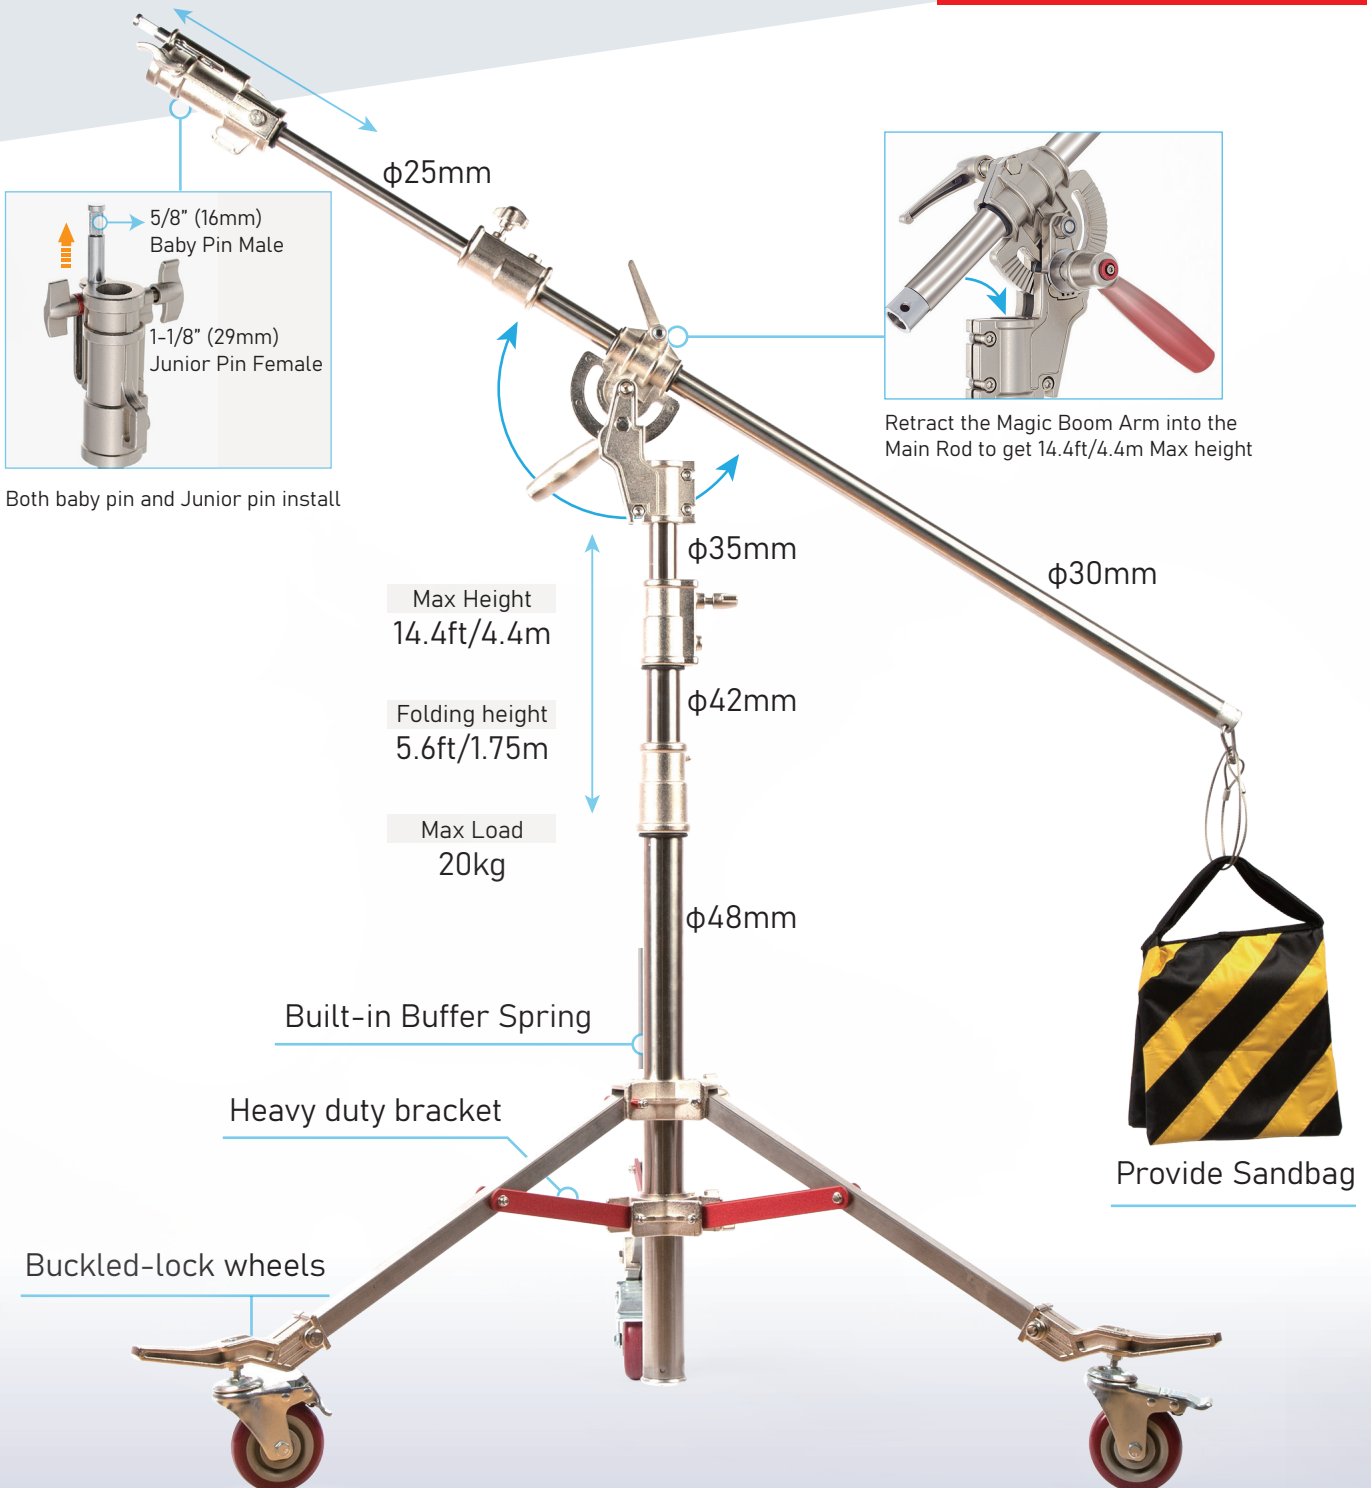

SWIT®

Heavy Duty Wheeled Light Stand with Magic Boom Arm

MAGIC4420

SWIT Electronics Co., Ltd.
+86-25-85805753
<http://www.swit.cc>
Email: contact@swit.cc

SWIT Electronics America, Inc
1-(408)260-8258
<http://www.switusa.com>
Email: info@swit.us

SWIT Electronics Europe GmbH
+49(0)20659799339
<http://www.swit-europe.com>
Email: info@swit-europe.com

Facebook Page

Instagram