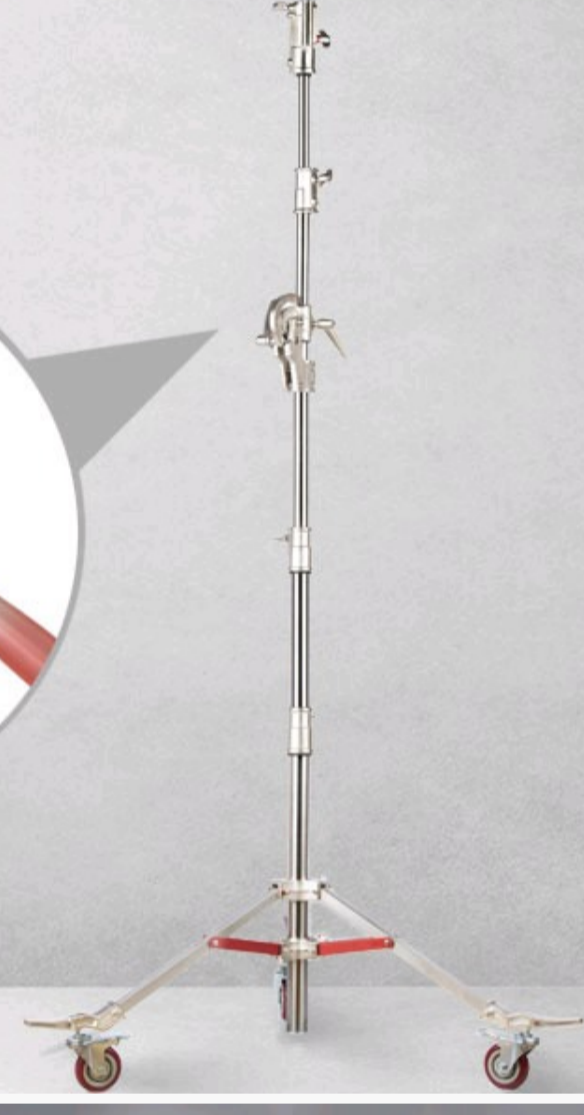

Home > Support System > Tripod Kit

MAGIC4420 | Heavy Load Wheeled Light Stand

- > Aluminum heavy load light stand
- > With steel wheels for easy moving
- > Both Baby pin & Junior pin head
- > Retractable magic boom arm 118-208cm
- > 5 sections ϕ 4.8cm/4.2cm/3.5cm/3cm/2.5cm
- > Max working height 14.4ft/4.4m
- > Folding height 5.6ft/1.75m
- > Weight 18kg, Max Load 20kg

 MSRP Ex TAX / Shipping

Features Specifications Download What's in box Optional accessory Related

Heavy Load Light Stand

MAGIC4420 is a heavy load wheeled light stand with magic boom arm for cine industry light fixtures. It has 5 sections, working height from 175cm to 440cm, and max load is 20kg.

5/8" Baby Pin and 1-1/8" Junior Pin

MAGIC4420 provides 1-1/8" (29cm) Junior Pin Female head and retractable 5/8" (16mm) Baby Pin Male head, for cine lights install.

Magic Boom Arm

You can pull out the boom arm from the main rod, and rotate the boom arm at any angle to set the light. Retract the Magic Boom Arm into the main rod to get 14.4ft/4.4m Max height.

Instagram

Heavy Duty Wheeled Light Stand with Magic Boom Arm **MAGIC4420**

SWIT®

Floor cover
φ80cm

Folding height
1.75m

Max height
4.4m

Weight
18kg

Max load
20kg