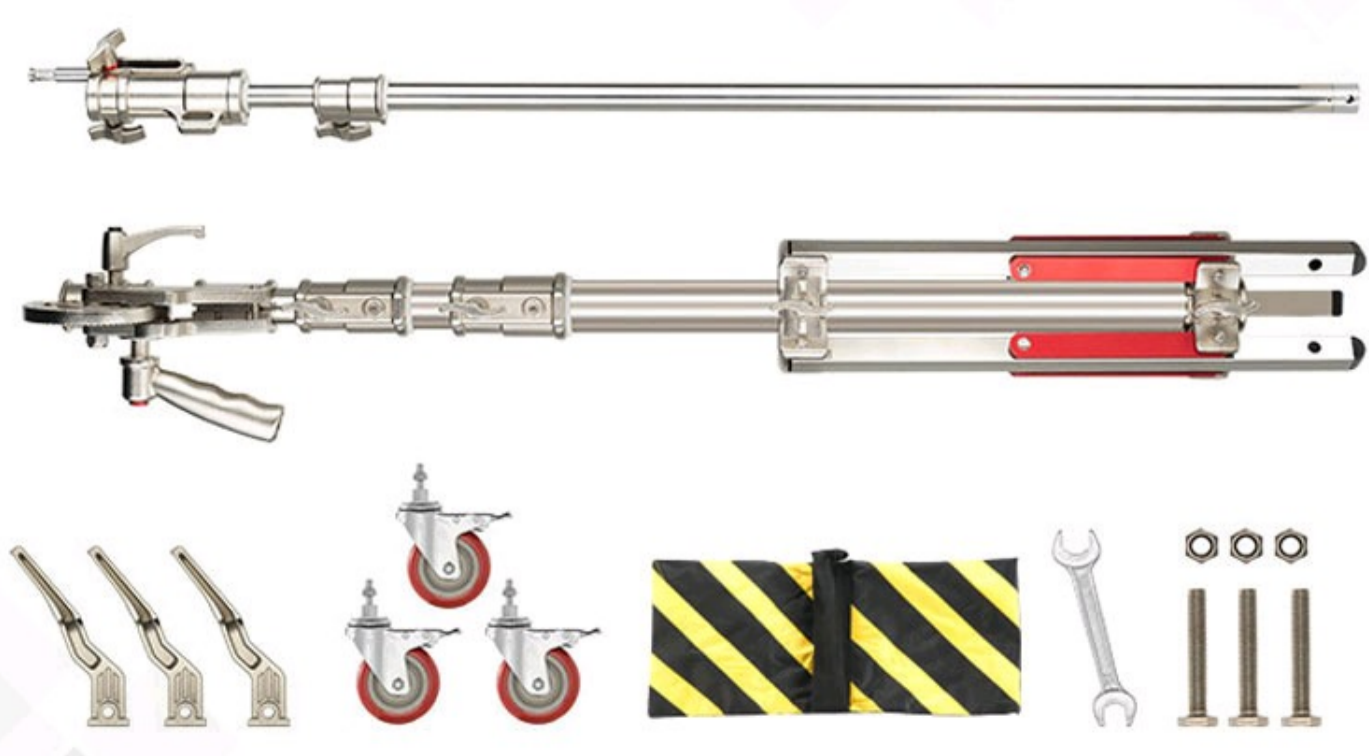

Packing Parts

SWIT Electronics Europe GmbH

Heerdterbuschstrasse 10 / HALLE 9,
41460 Neuss, NRW Germany
VAT: DE308323924
WEEE-Reg.-Nr. DE 37399843
Email: info@swit-europe.com

Email Newsletter

Please enter Email address below and subscribe our newsletters.

[Privacy Policy](#)

[leave a message](#)