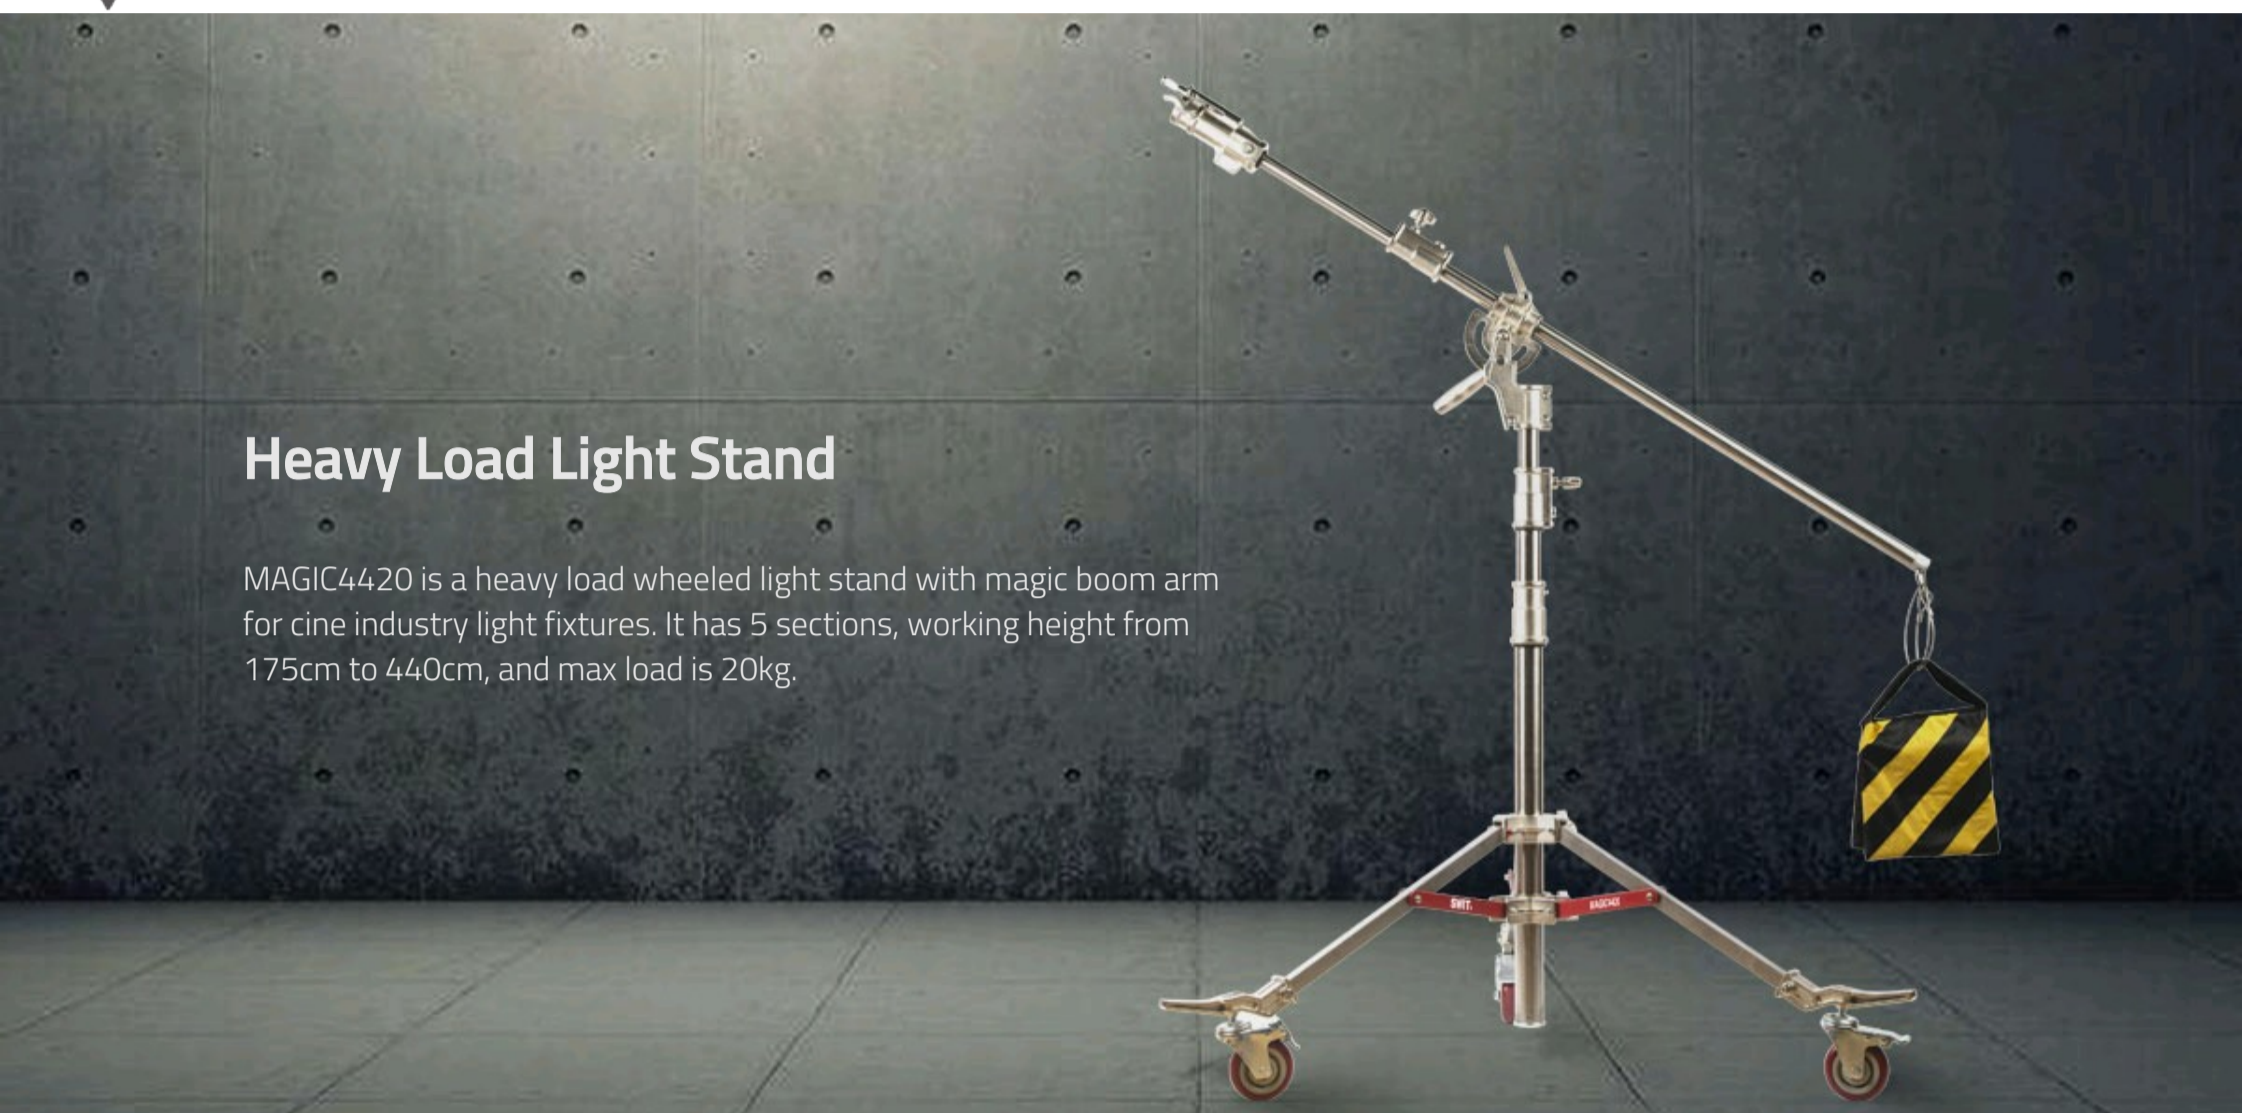

Home > Support System > Tripod Kit

MAGIC4420 | Heavy Load Wheeled Light Stand

- > Aluminum heavy load light stand
- > With steel wheels for easy moving
- > Both Baby pin & Junior pin head
- > Retractable magic boom arm 118-208cm
- > 5 sections ϕ 4.8cm/4.2cm/3.5cm/3cm/2.5cm
- > Max working height 14.4ft/4.4m
- > Folding height 5.6ft/1.75m
- > Weight 18kg, Max Load 20kg

 MSRP Ex TAX / Shipping

Features Specifications Download What's in box Optional accessory Related

Heavy Load Light Stand

MAGIC4420 is a heavy load wheeled light stand with magic boom arm for cine industry light fixtures. It has 5 sections, working height from 175cm to 440cm, and max load is 20kg.

5/8" Baby Pin and 1-1/8" Junior Pin

MAGIC4420 provides 1-1/8" (29cm) Junior Pin Female head and retractable 5/8" (16mm) Baby Pin Male head, for cine lights install.

Magic Boom Arm

You can pull out the boom arm from the main rod, and rotate the boom arm at any angle to set the light. Retract the Magic Boom Arm into the main rod to get 14.4ft/4.4m Max height.

Packing List

Specification

Model	MAGIC4420
Light connect pin	5/8" Baby pin male and 1-1/8" Junior pin female
Height	175cm - 440cm
Boom arm	118cm - 208cm
Max load	Approx. 20kg
Sections	5 sections, φ4.8cm/4.2cm/3.5cm/3cm/2.5cm
Weight	18kg