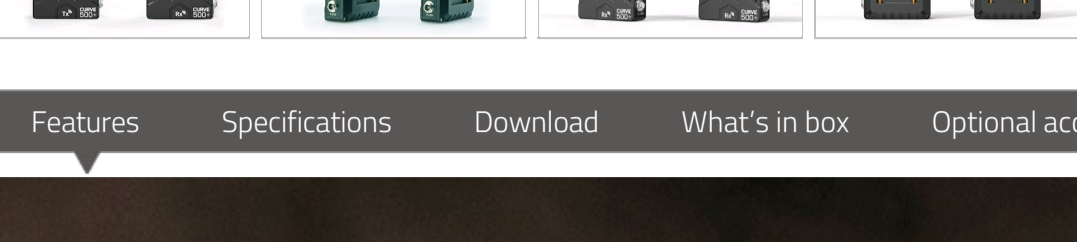

Home > Video Transmitter > Wireless video

CURVE500+ | HDMI 500ft/150m Wireless with USB capture

- > KUWI 5.1-5.9GHz Wireless Technology
- > DFS Comply
- > HDMI input and loop output
- > USB Video Capture output for PC/Mac
- > 500ft/150m (Line-of-Sight) distance
- > Strong Wall-Cross Performance
- > 2-ch HDMI audio transmission
- > Auto detecting wireless environment and switching
- > Support 7 pairs working in one location
- > Wireless protocol & content double encryption

MSRP Ex TAX / Shipping

[Features](#) [Specifications](#) [Download](#) [What's in box](#) [Optional accessory](#) [Related](#)

Wireless HDMI Transmission

New Update with USB Video Capture

CURVE500+ wireless system is based on SWIT KUWI wireless video technology, NOT WIFI, 5.1-5.9GHz license free, DFS comply, supports HDMI 1080p60 transmit 500 feet (150 meters) Line-of-Sight distance.

As the updated version, CURVE500+ support USB video capture output to computer for live streaming.