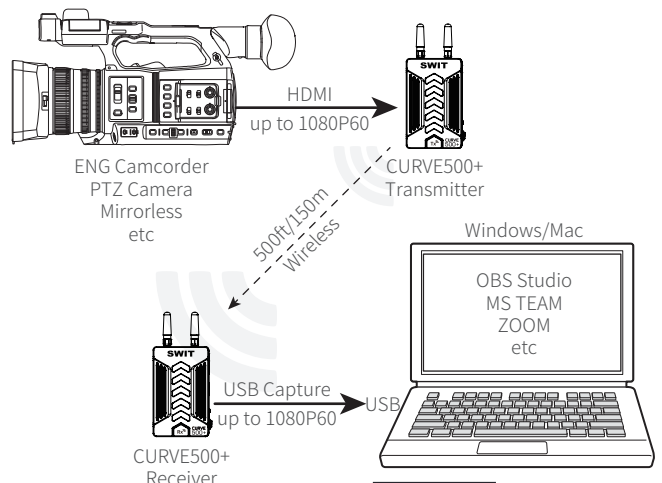

At one location, you can use up to 7 pairs of CURVE500+ wireless system, without interference to each other.

### HDMI and USB Video Capture Up to 1080P60

CURVE500+ Transmitter provides HDMI input and loop output for camera monitors, and the Receiver provides 2x HDMI outputs, and USB video capture outputs to PC/Mac for livestreaming.

### UVC Live Streaming Video Conference, OBS Live Production

Besides HDMI output to monitor or switcher, CURVE500+ Receiver USB port can output 1080p60 video to PC/Mac for live streaming productions, which could be used on video conference, online interview, OBS productions, etc.