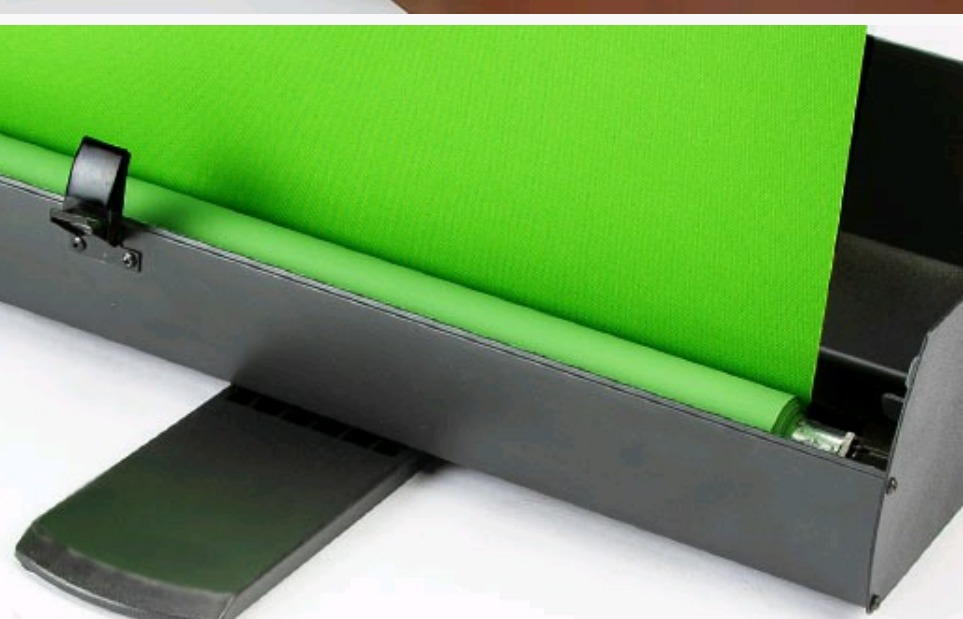

Home > Support System > Green Screen

CK150 | Portable Chroma Key Screen

- Quick retract chroma key green screen
- 1.5 meters wide, 2 meters height
- High vibrancy wrinkle resistant fabric
- Gas spring bracket support
- Anti-dumping feet
- Portable carrying for field productions

MSRP Ex TAX / Shipping

Features Specifications Download What's in box Optional accessory Related

Portable Chroma Key Screen

CK150 is a quick setup and portable green screen for Streamers and Content Creators to do chroma key visual effects, with 2 meters height and 1.5 meters wide to cover full body effects.

Quick Rolling Up Design

You can pull the central handle to extend or retract the screen, Max 2 meters and could stop at any height.

Gas Spring Support Rod

The rear gas spring support rod keeps the screen fabric flat and balance when rolling up, and helps to extend or retract the screen easily.

Green Keying Everywhere

Widely applicable for live streaming sales, virtual background, online courses, video conference, etc.

Anti-Dumping Feet

You can rotate out the metal feet from the base, to stand the screen on the floor. The feet will keep balance even at outdoor production.