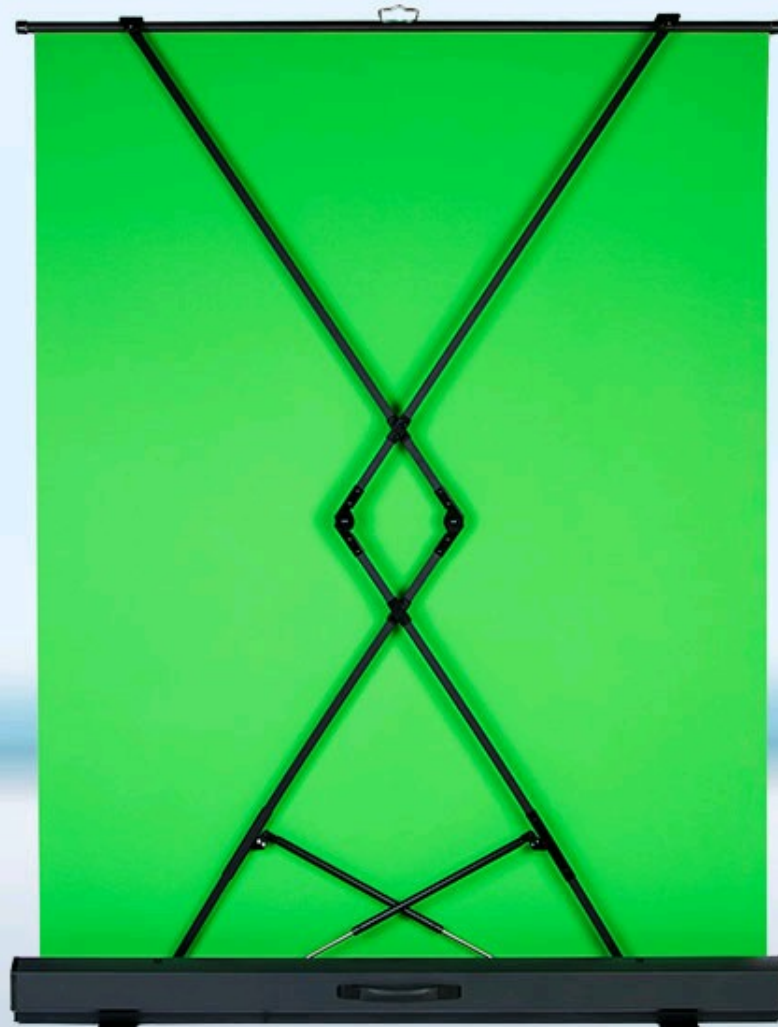

Home > Support System > Green Screen

CK150 | Portable Chroma Key Screen

- Quick retract chroma key green screen
- 1.5 meters wide, 2 meters height
- High vibrancy wrinkle resistant fabric
- Gas spring bracket support
- Anti-dumping feet
- Portable carrying for field productions

MSRP Ex TAX / Shipping

Features Specifications Download What's in box Optional accessory Related

Portable Chroma Key Screen

CK150 is a quick setup and portable green screen for Streamers and Content Creators to do chroma key visual effects, with 2 meters height and 1.5 meters wide to cover full body effects.

Quick Rolling Up Design

You can pull the central handle to extend or retract the screen, Max 2 meters and could stop at any height.

Gas Spring Support Rod

The rear gas spring support rod keeps the screen fabric flat and balance when rolling up, and helps to extend or retract the screen easily.

Green Keying Everywhere

Widely applicable for live streaming sales, virtual background, online courses, video conference, etc.

Anti-Dumping Feet

You can rotate out the metal feet from the base, to stand the screen on the floor. The feet will keep balance even at outdoor production.