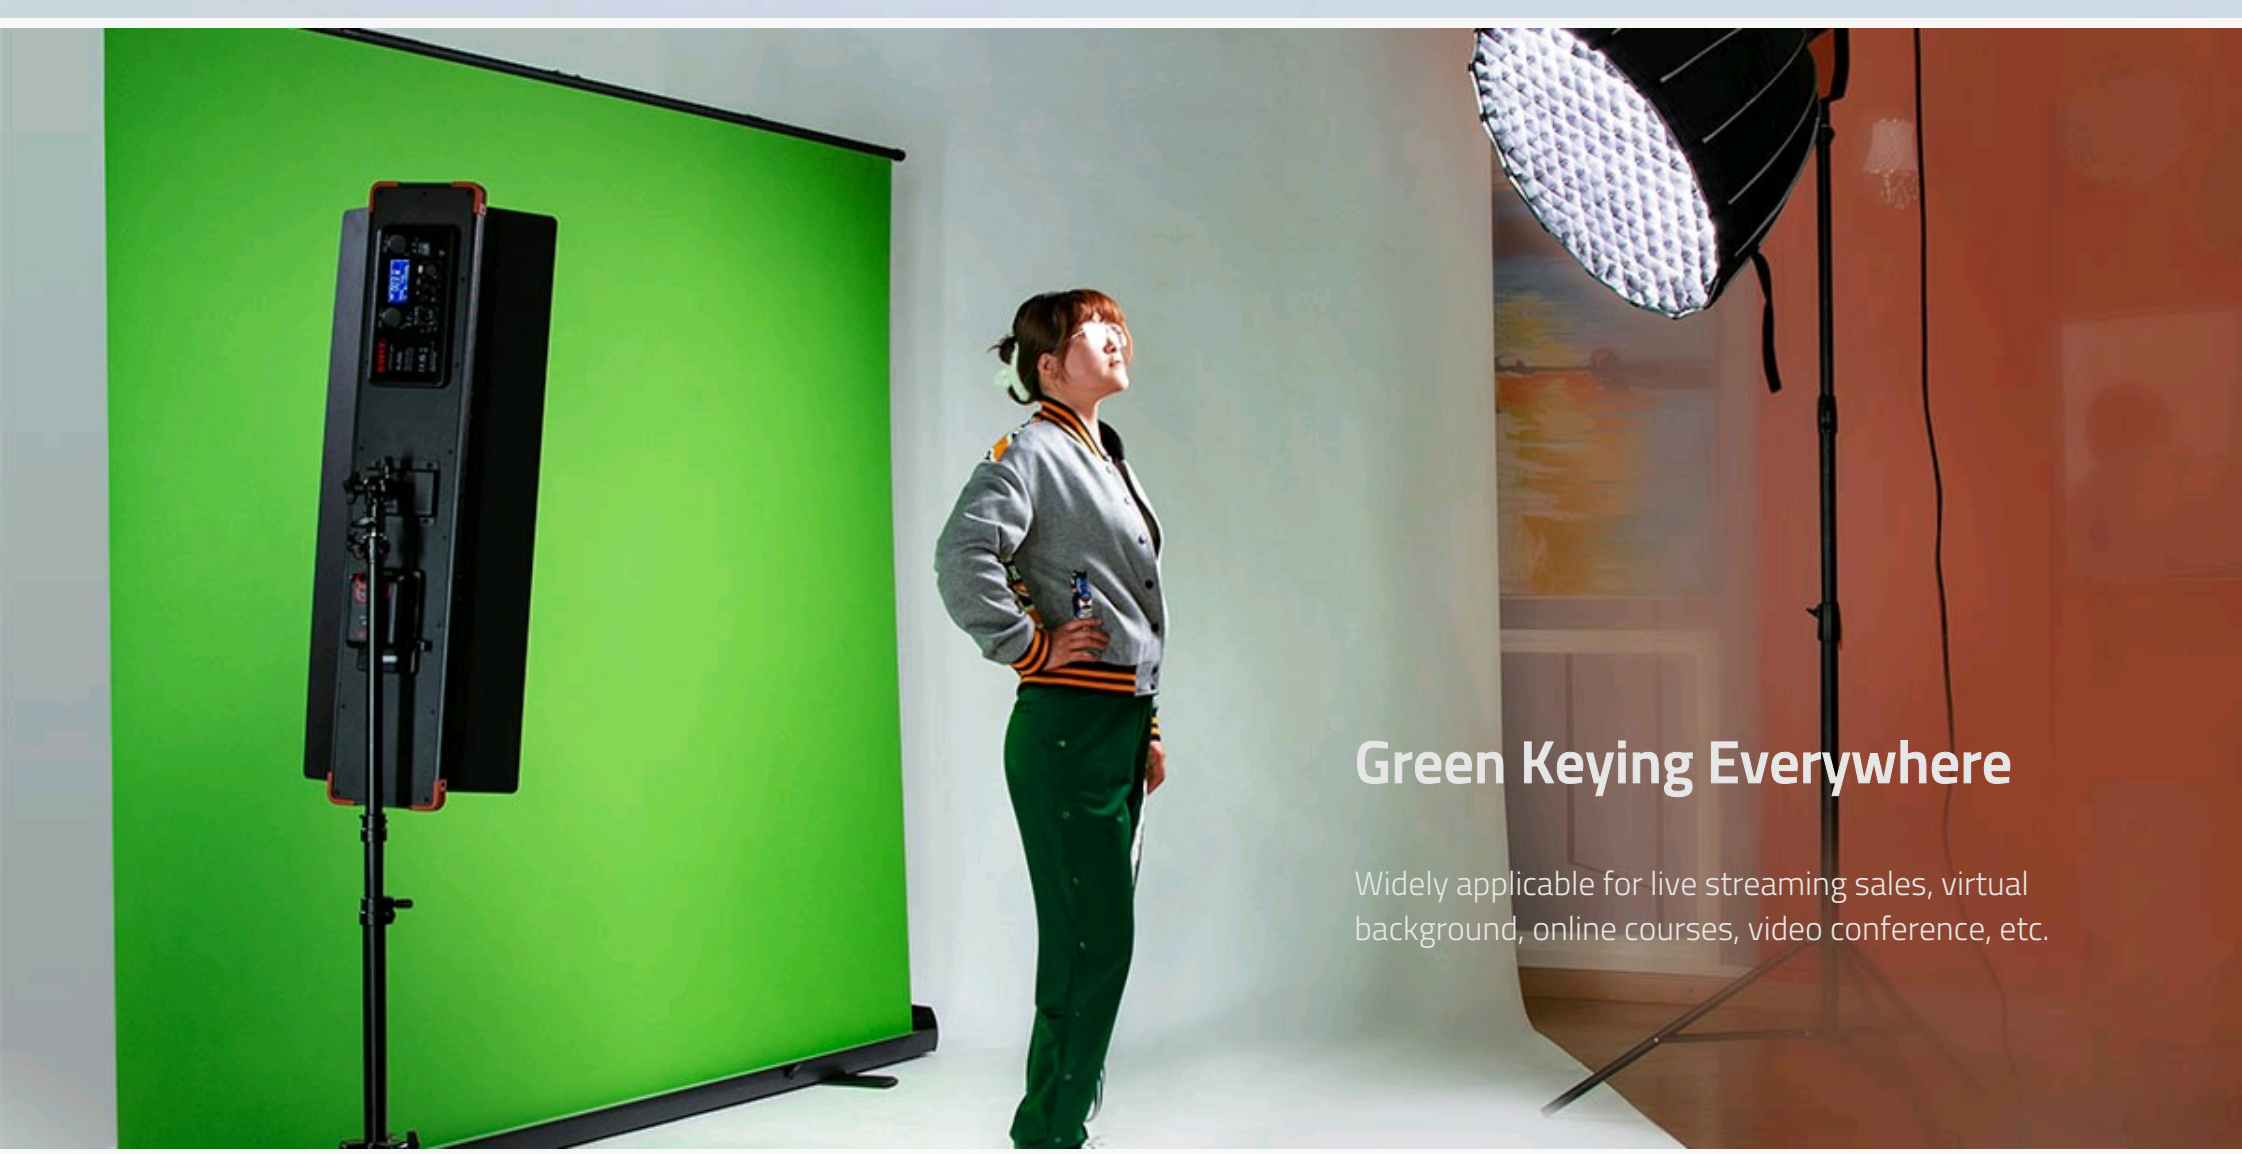

Home > Support System > Green Screen

CK150 | Portable Chroma Key Screen

- Quick retract chroma key green screen
- 1.5 meters wide, 2 meters height
- High vibrancy wrinkle resistant fabric
- Gas spring bracket support
- Anti-dumping feet
- Portable carrying for field productions

MSRP Ex TAX / Shipping

Features Specifications Download What's in box Optional accessory Related

Portable Chroma Key Screen

CK150 is a quick setup and portable green screen for Streamers and Content Creators to do chroma key visual effects, with 2 meters height and 1.5 meters wide to cover full body effects.

Quick Rolling Up Design

You can pull the central handle to extend or retract the screen, Max 2 meters and could stop at any height.

Gas Spring Support Rod

The rear gas spring support rod keeps the screen fabric flat and balance when rolling up, and helps to extend or retract the screen easily.

Green Keying Everywhere

Widely applicable for live streaming sales, virtual background, online courses, video conference, etc.

Anti-Dumping Feet

You can rotate out the metal feet from the base, to stand the screen on the floor. The feet will keep balance even at outdoor production.