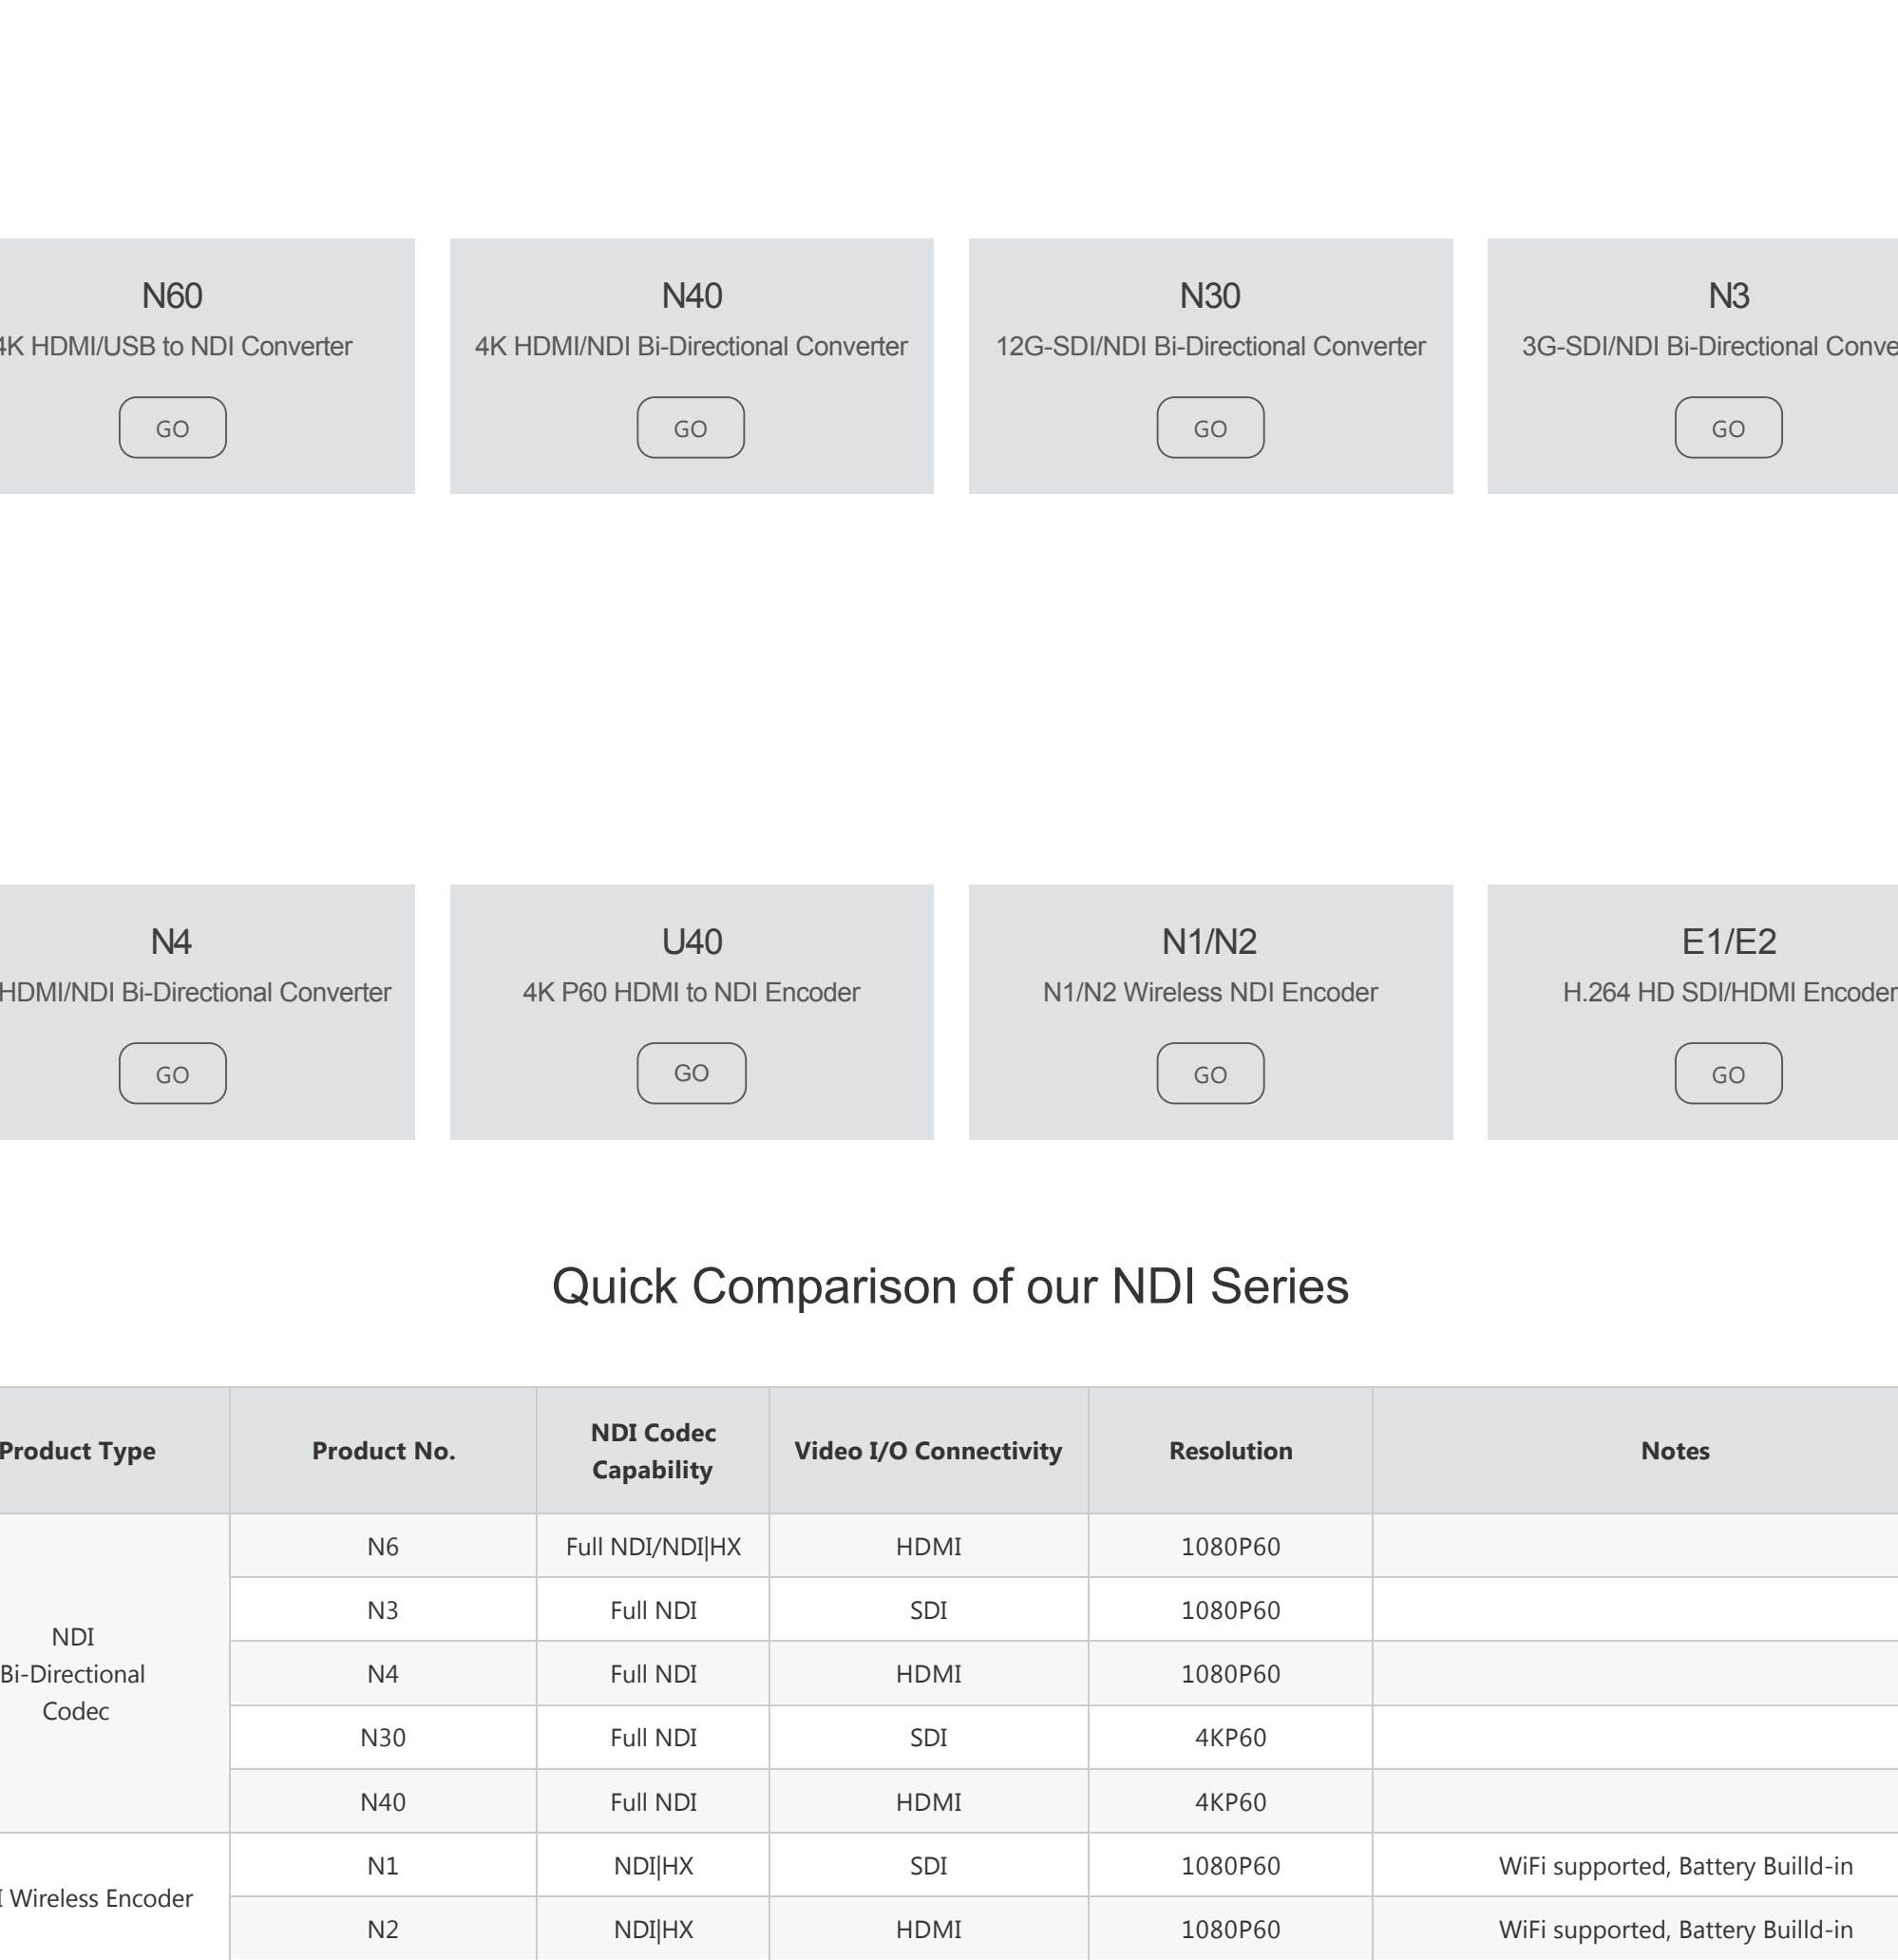

Applications

Flexible to apply to different scenes including Studio production, Production truck, Concert, Live streaming, Live event, Video conference, etc.