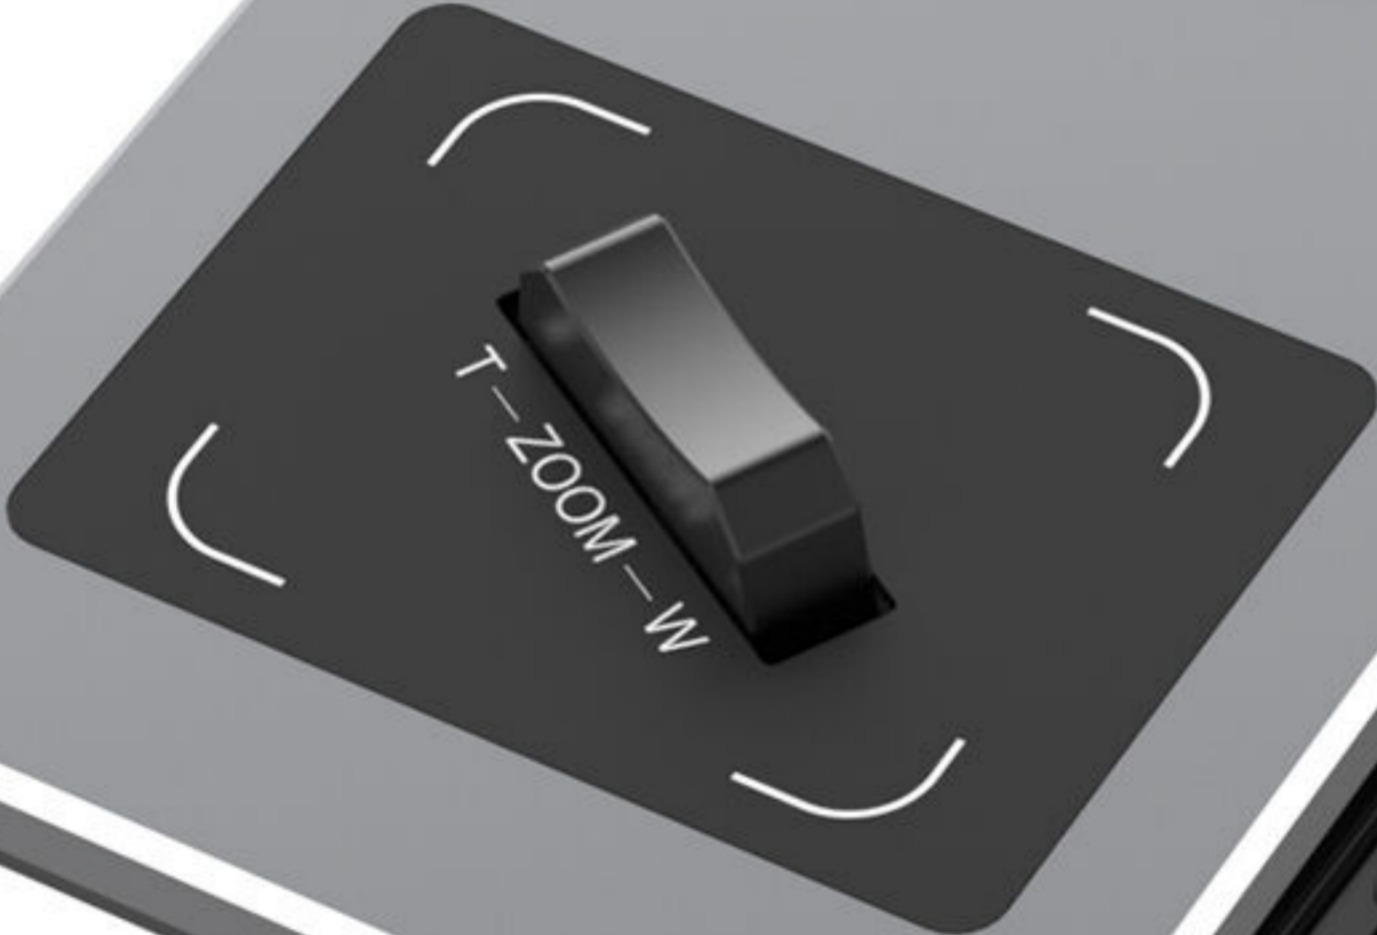

REC LIVE HOLD FTB

DSK1 TAKE DSK2 TAKE DSK3 TAKE DSK4 TAKE
DSK1 AUTO DSK2 AUTO DSK3 AUTO DSK4 AUTO

T

KILOVIEW®

LinkDeck Control Panel, Your Personal Workbench

Kiloview LinkDeck Series is the product set to centrally link and control all the Kiloview hardware and software. Link Deck is based on RTC technology which allows doing whatever you want.