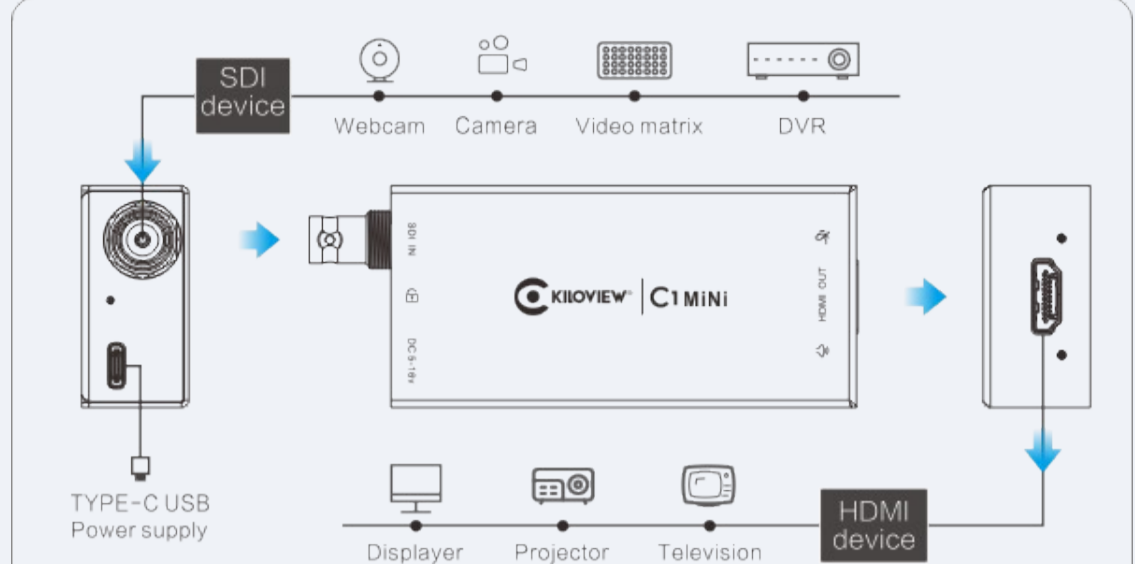

C1 3G-SDI to HDMI Converter

Process Video Without Compromise

[Click Here](#)

SDI to HDMI Converter

C1 mini video converter can convert 1 CH SDI to HDMI without damage, splitting and converting SDI audio signal then embedded into HDMI signal, which realizes the simultaneous output of audio and video.

Broadcast-level Conversion

Using FPGA image processing technology to achieve 10bits instead of image conversion;

Super-low latency.

Edit Your Video

Kiloview C1 mini video converter supports several helpful editing options like image safety frame, audio column, centre cross (you can turn on the switch by the bottom dial).

Parameters

Model	KV-C1 Mini
Resolution	1080P/60Hz
Transmission rate	2.97Gbps
Power Supply	5~16V
Power Consumption	1w
Working Temperature	-20°C~60°C
Size	46*96*23mm
Weight	120g

Related Products

CV180
SDI to HDMI/VGA/CVBS

[Go](#)

CV190
HDMI/VGA/CVBS to SDI

[Go](#)

C1 Mini
Single Channel SDI to HDMI

[Go](#)

Comparison Between our Converters

Product Type	Product Model	Input Interface	Output Interface	Resolution	Remark(s)
HD Video Converter	CV180	3G-SDI	HDMI/VGA/AV(CVBS) Output on any 2 Interfaces	1080P60	Image Scale up/down Conversion Supported
	CV190	HDMI/VGA/AV(CVBS)	3G-SDI*2 Output on any 2 Interfaces	1080P60	Image Scale up/down Conversion Supported
	C1 mini	3G-SDI	HDMI	1080P60	Direct Conversion