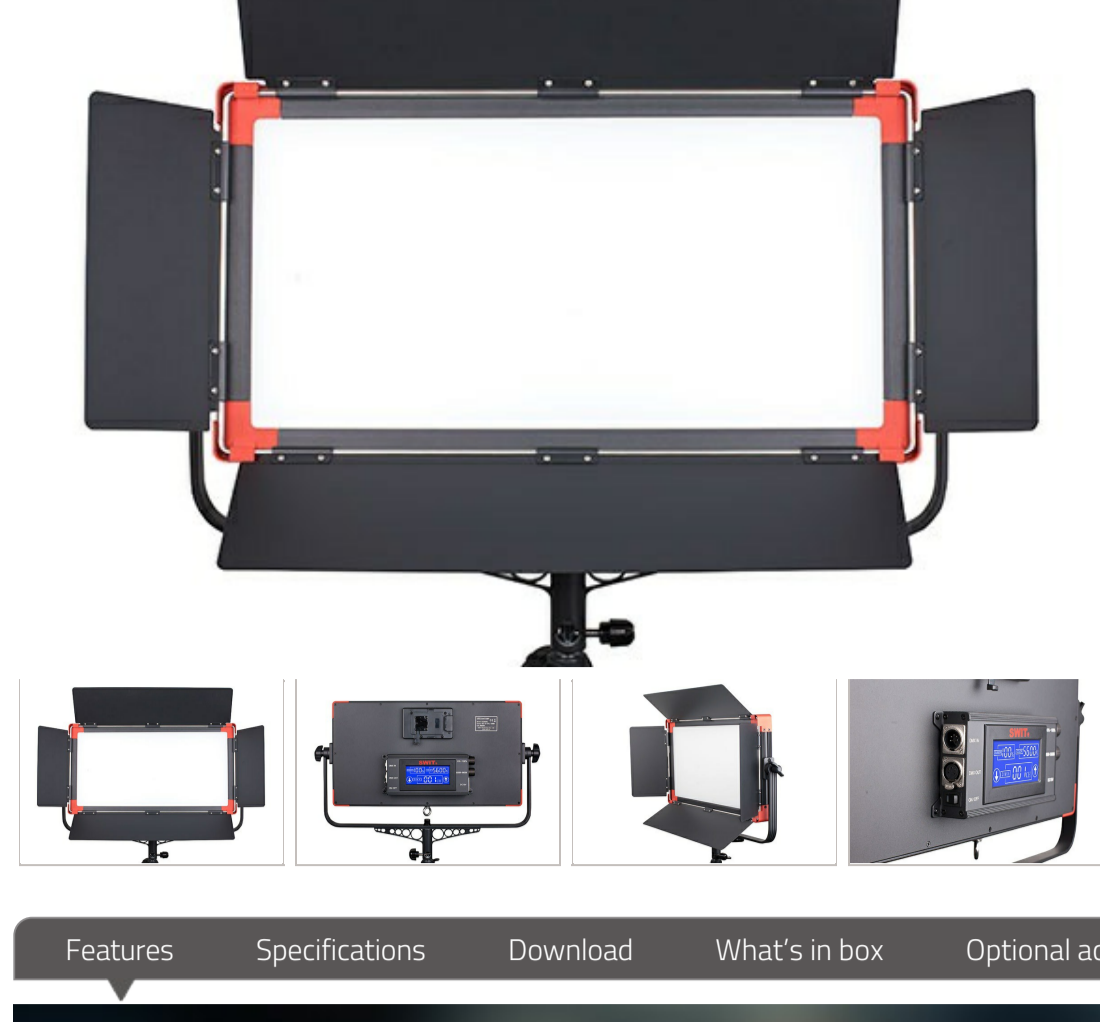

S-2430C | 100W Bi-color SMD Studio Panel LED light

- > 1152pcs ultra bright long-life LEDs
- > Surface mounted LED technology
- > 70° wide beam angle with diffuser
- > 3200K-5600K continuously adjustable
- > 100W power, 2500Lux @ 1meter
- > 10%-100% flick-free dimming
- > Super high CRI Ra 96, TLCI 97
- > DMX512 controlled color and dimmer
- > LCD display color and dimmer value
- > Power by V-mount battery or AC-DC adaptor
- > 4-leaf metal barn doors
- > Strong all-metal housing
- > U-shape support and lighting tripod mount