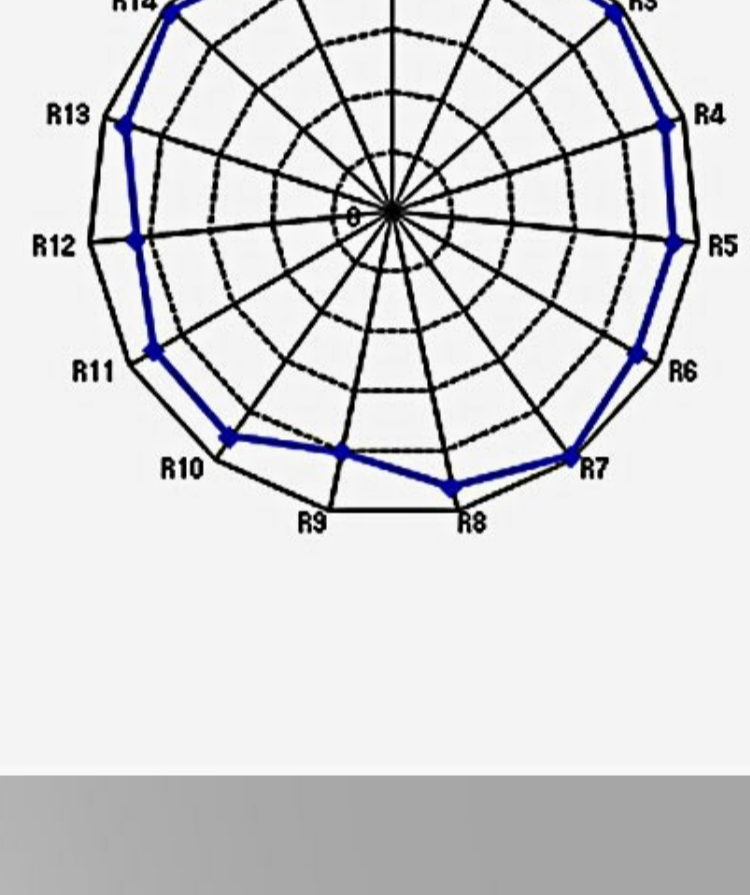

High Color Reveal Ability

CRI Ra 96; TLCI 97

CRI (Color Rendering Index) is a measure of the ability of a light source to reveal the colors of various objects faithfully in comparison with a natural light source. And TLCI (Television Lighting Consistency Index) is special for the color reveal ability by camera sensor. Max value 100. The normal LED light has 80-85 CRI or TLCI, while S-2430C offers the super high CRI at 96 and TLCI at 97, and will not lose the object original colors.