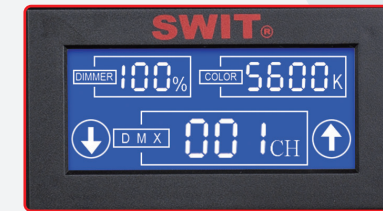

### LCD screen display

The rear LCD screen can display the current dimmer percentage, color temperature value, and supports touch control to set DMX address.

### ■ Specifications:

LED	1152pcs SMD LEDs
Illuminance	2500Lux @ 1m
Beam angle	70°
Color Temperature	5600K±300K ~ 3200K±200K
CRI	96
TLCI	97
Power	100W
Working voltage	DC12V — 17V
Dimension	630 x 440 x 83mm
Lighting area	477 x 237mm
Weight	5.8kg