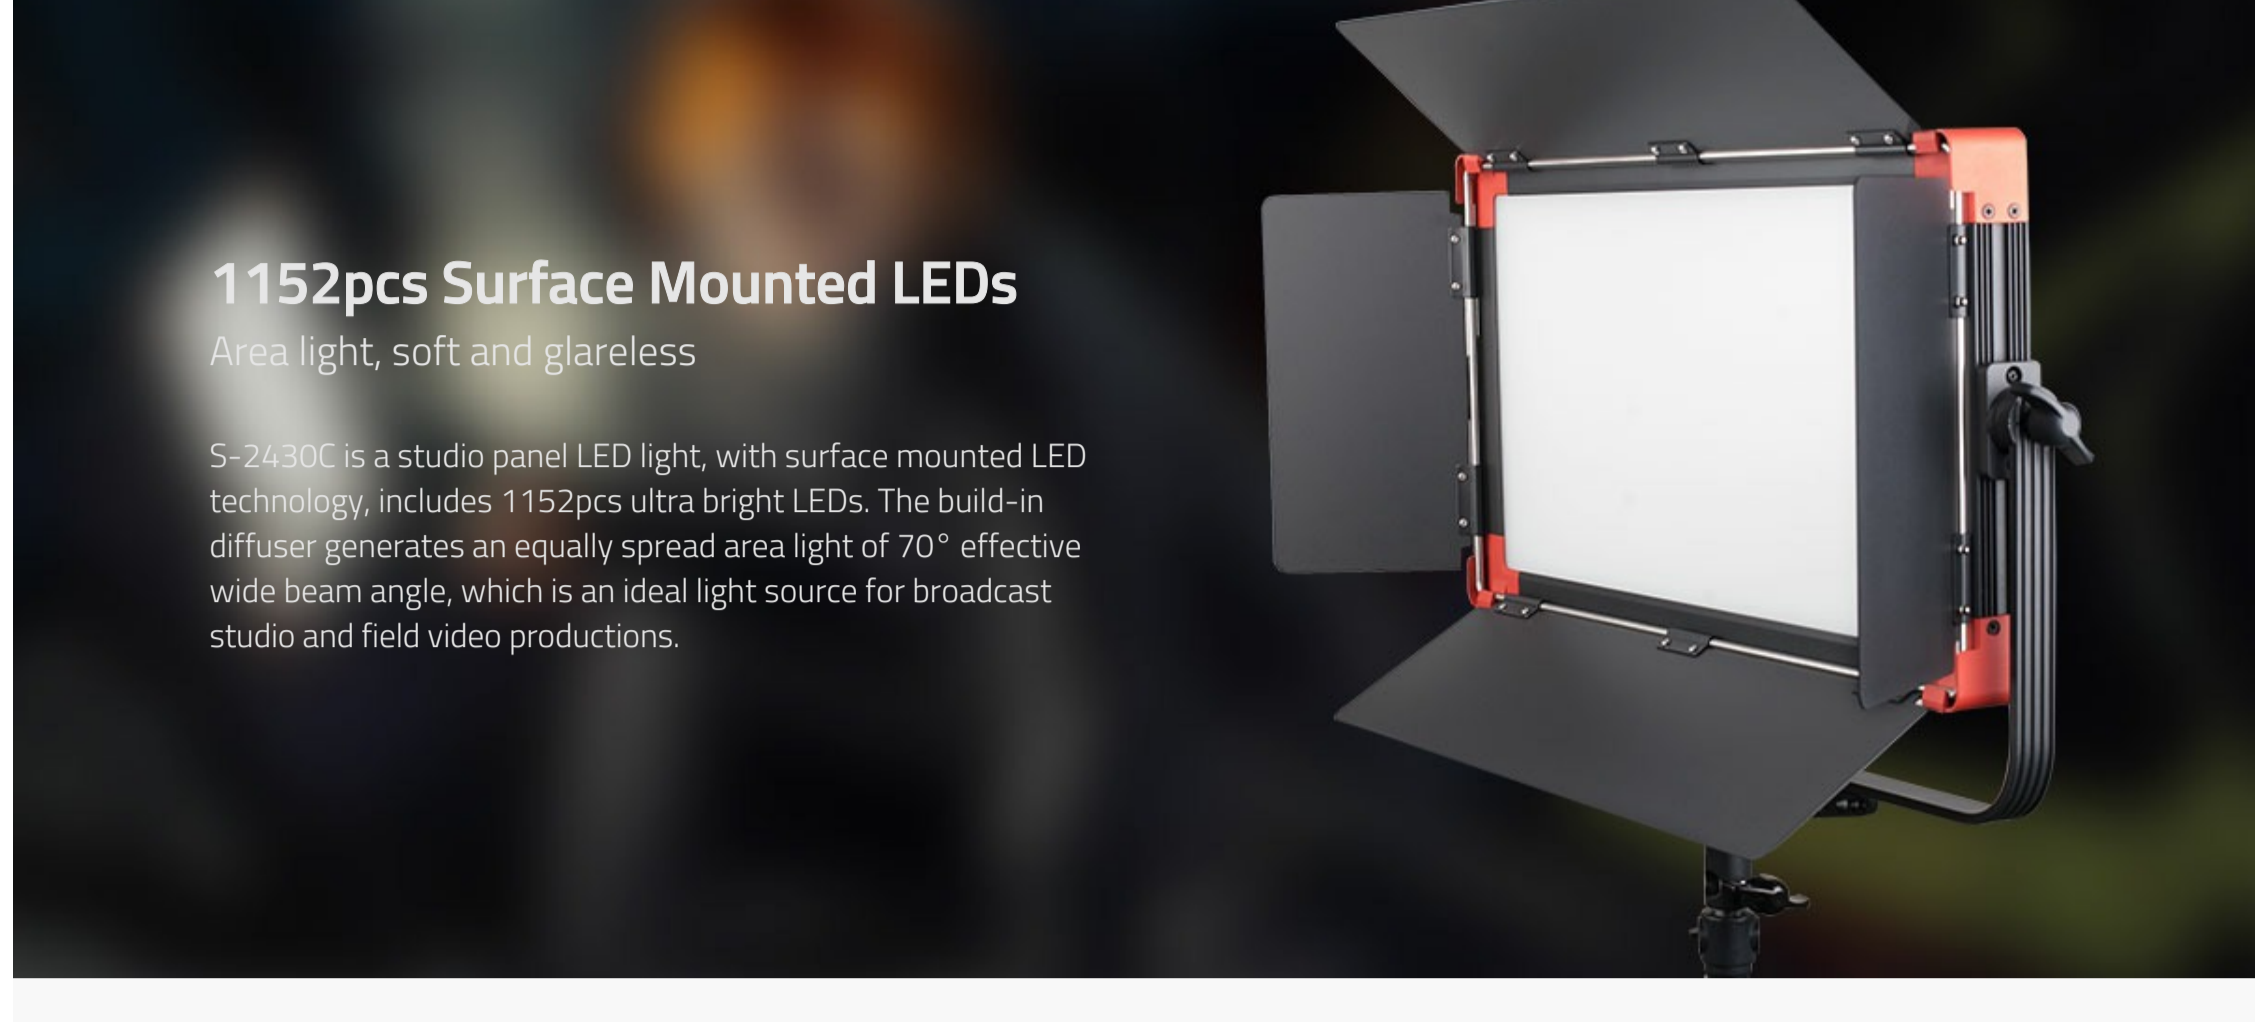

### ■ Features:

- ◆ 1152pcs ultra bright long-life LEDs
- ◆ Surface mounted LED technology
- ◆ 70° wide beam angle with diffuser
- ◆ 3200K-5600K continuously adjustable
- ◆ 100W power, 2500Lux @ 1meter
- ◆ 10%-100% flick-free dimming
- ◆ Super high CRI Ra 96, TLCI 97
- ◆ DMX512 controlled color and dimmer
- ◆ LCD display color and dimmer value
- ◆ Power by V-mount battery or AC-DC adaptor
- ◆ 4-leaf metal barn doors
- ◆ Strong all-metal housing
- ◆ U-shape support and lighting tripod mount

### ■ Specifications:

LED	1152pcs SMD LEDs
Illuminance	2500Lux @ 1m
Beam angle	70°
Color Temperature	5600K±300K ~ 3200K±200K
CRI	96
TLCI	97
Power	100W
Working voltage	DC12V — 17V
Dimension	630 x 440 x 83mm
Lighting area	477 x 237mm
Weight	5.8kg

S-2430C | 100W Bi-color SMD Studio Panel LED light

- > 1152pcs ultra bright long-life LEDs
- > Surface mounted LED technology
- > 70° wide beam angle with diffuser
- > 3200K-5600K continuously adjustable
- > 100W power, 2500Lux @ 1meter
- > 10%-100% flick-free dimming
- > Super high CRI Ra 96, TLCI 97
- > DMX512 controlled color and dimmer
- > LCD display color and dimmer value
- > Power by V-mount battery or AC-DC adaptor
- > 4-leaf metal barn doors
- > Strong all-metal housing
- > U-shape support and lighting tripod mount

1152pcs Surface Mounted LEDs

Area light, soft and glareless

S-2430C is a studio panel LED light, with surface mounted LED technology, includes 1152pcs ultra bright LEDs. The build-in diffuser generates an equally spread area light of 70° effective wide beam angle, which is an ideal light source for broadcast studio and field video productions.