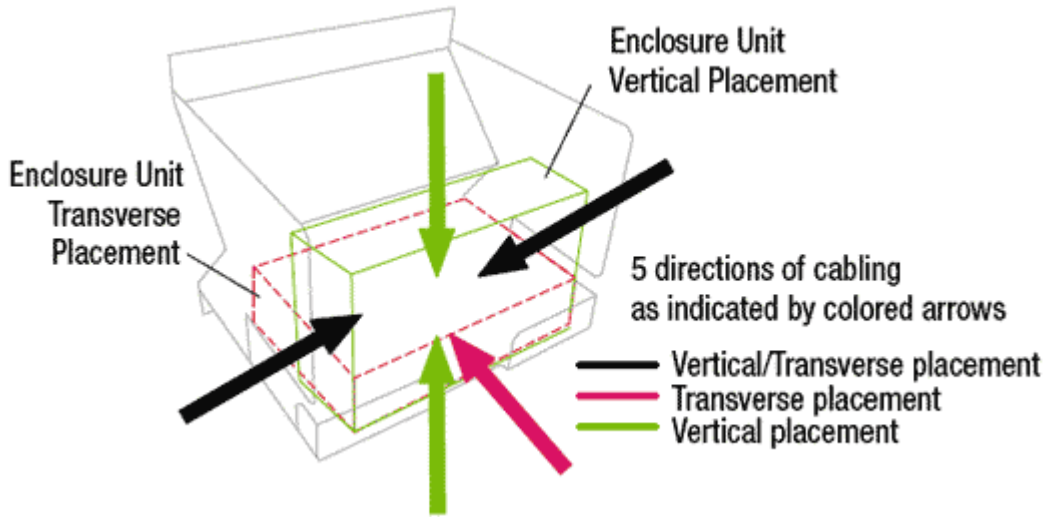

■ COPS-F Series (SMPTE)

Model	Panel Size	Panel Connectors* (Assembly)
★COPS-FF3	Wall Mount Type 3RU Height, W:197.6mm	2x FCFRA (FCS003A-FR)
★COPS-FM3		2x FCMRA (FCS003A-MR)
★COPS-FF2	Wall Mount Type 2RU Height, W:197.6mm	2x FCFRA (FCS003A-FR)
★COPS-FM2		2x FCMRA (FCS003A-MR)
★COPS3-FF3	Rack Mount Type 3RU	6x FCFRA (FCS003A-FR)
★COPS3-FM3		6x FCMRA (FCS003A-MR)
★COPS3-FF2	Rack Mount Type 2RU	6x FCFRA (FCS003A-FR)
★COPS3-FM2		6x FCMRA (FCS003A-MR)

* Each panel connector is pre-terminated, length at 0.3m.
★Production by order

■ COP-O Series (Japanese Style)

Model	Panel Size	Panel Connectors* (Assembly)
★COP-OF3	Wall Mount Type 3RU Height, W:197.6mm	2x OCFRA (OCS003-FR-ARIB)
★COP-OM3		2x OCMRA (OCS003-MR-ARIB)
★COP-OF2	Wall Mount Type 2RU Height, W:197.6mm	2x OCFRA (OCS003-FR-ARIB)
★COP-OM2		2x OCMRA (OCS003-MR-ARIB)
★COP3-OF3	Rack Mount Type 3RU	6x OCFRA (OCS003-FR-ARIB)
★COP3-OM3		6x OCMRA (OCS003-MR-ARIB)
★COP3-OF2	Rack Mount Type 2RU	6x OCFRA (OCS003-FR-ARIB)
★COP3-OM2		6x OCMRA (OCS003-MR-ARIB)

* Each panel connector is pre-terminated, length at 0.3m.
★Production by order

Rear view

Key Features and Benefits

- Exclusive "5-directional Wiring" (patent pending)
- Convenient to build I/O interface between HD facilities and HD OB vans
- Variety of choice of 2RU/3RU and wall/rack mount
- Pre-terminated HFO connectors reduce installation time dramatically.
- Cost effective