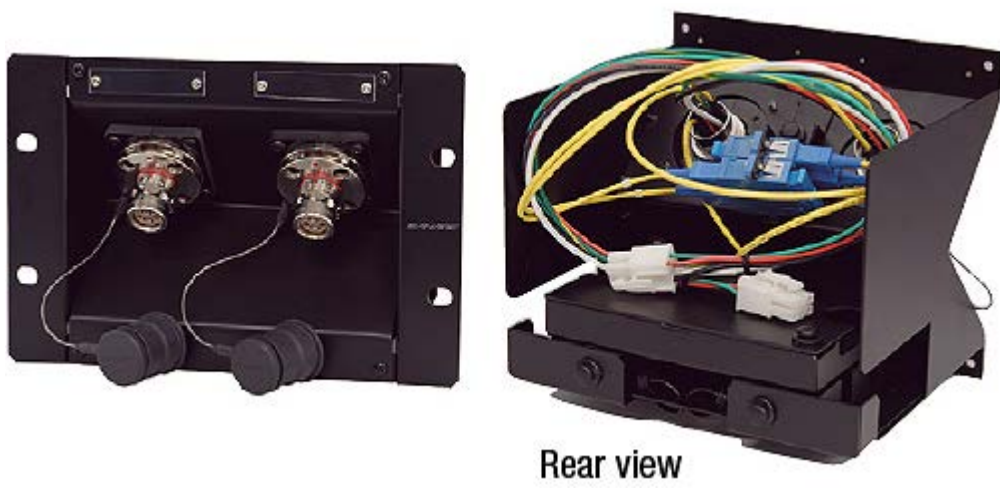

Pre-terminated HFO camera connector panel with built-in splice enclosure box provides easy and quick installation between HD camera system and terminal panel or rack. By combining the unit and frame, HFO camera connector panel enables a variety of layouts depending on the system design.

■ COPS-F Series (SMPTE)

Model	Panel Size	Panel Connectors* (Assembly)
★COPS-FF3	Wall Mount Type 3RU Height, W:197.6mm	2x FCFRA (FCS003A-FR)
★COPS-FM3		2x FCMRA (FCS003A-MR)
★COPS-FF2	Wall Mount Type 2RU Height, W:197.6mm	2x FCFRA (FCS003A-FR)
★COPS-FM2		2x FCMRA (FCS003A-MR)
★COPS3-FF3	Rack Mount Type 3RU	6x FCFRA (FCS003A-FR)
★COPS3-FM3		6x FCMRA (FCS003A-MR)
★COPS3-FF2	Rack Mount Type 2RU	6x FCFRA (FCS003A-FR)
★COPS3-FM2		6x FCMRA (FCS003A-MR)

* Each panel connector is pre-terminated, length at 0.3m.
★Production by order

■ COP-O Series (Japanese Style)

Model	Panel Size	Panel Connectors* (Assembly)
★COP-OF3	Wall Mount Type 3RU Height, W:197.6mm	2x OCFRA (OCS003-FR-ARIB)
★COP-OM3		2x OCMRA (OCS003-MR-ARIB)
★COP-OF2	Wall Mount Type 2RU Height, W:197.6mm	2x OCFRA (OCS003-FR-ARIB)
★COP-OM2		2x OCMRA (OCS003-MR-ARIB)
★COP3-OF3	Rack Mount Type 3RU	6x OCFRA (OCS003-FR-ARIB)
★COP3-OM3		6x OCMRA (OCS003-MR-ARIB)
★COP3-OF2	Rack Mount Type 2RU	6x OCFRA (OCS003-FR-ARIB)
★COP3-OM2		6x OCMRA (OCS003-MR-ARIB)

* Each panel connector is pre-terminated, length at 0.3m.
★Production by order

Rear view

Key Features and Benefits

- Exclusive "5-directional Wiring" (patent pending)
- Convenient to build I/O interface between HD facilities and HD OB vans
- Variety of choice of 2RU/3RU and wall/rack mount
- Pre-terminated HFO connectors reduce installation time dramatically.
- Cost effective